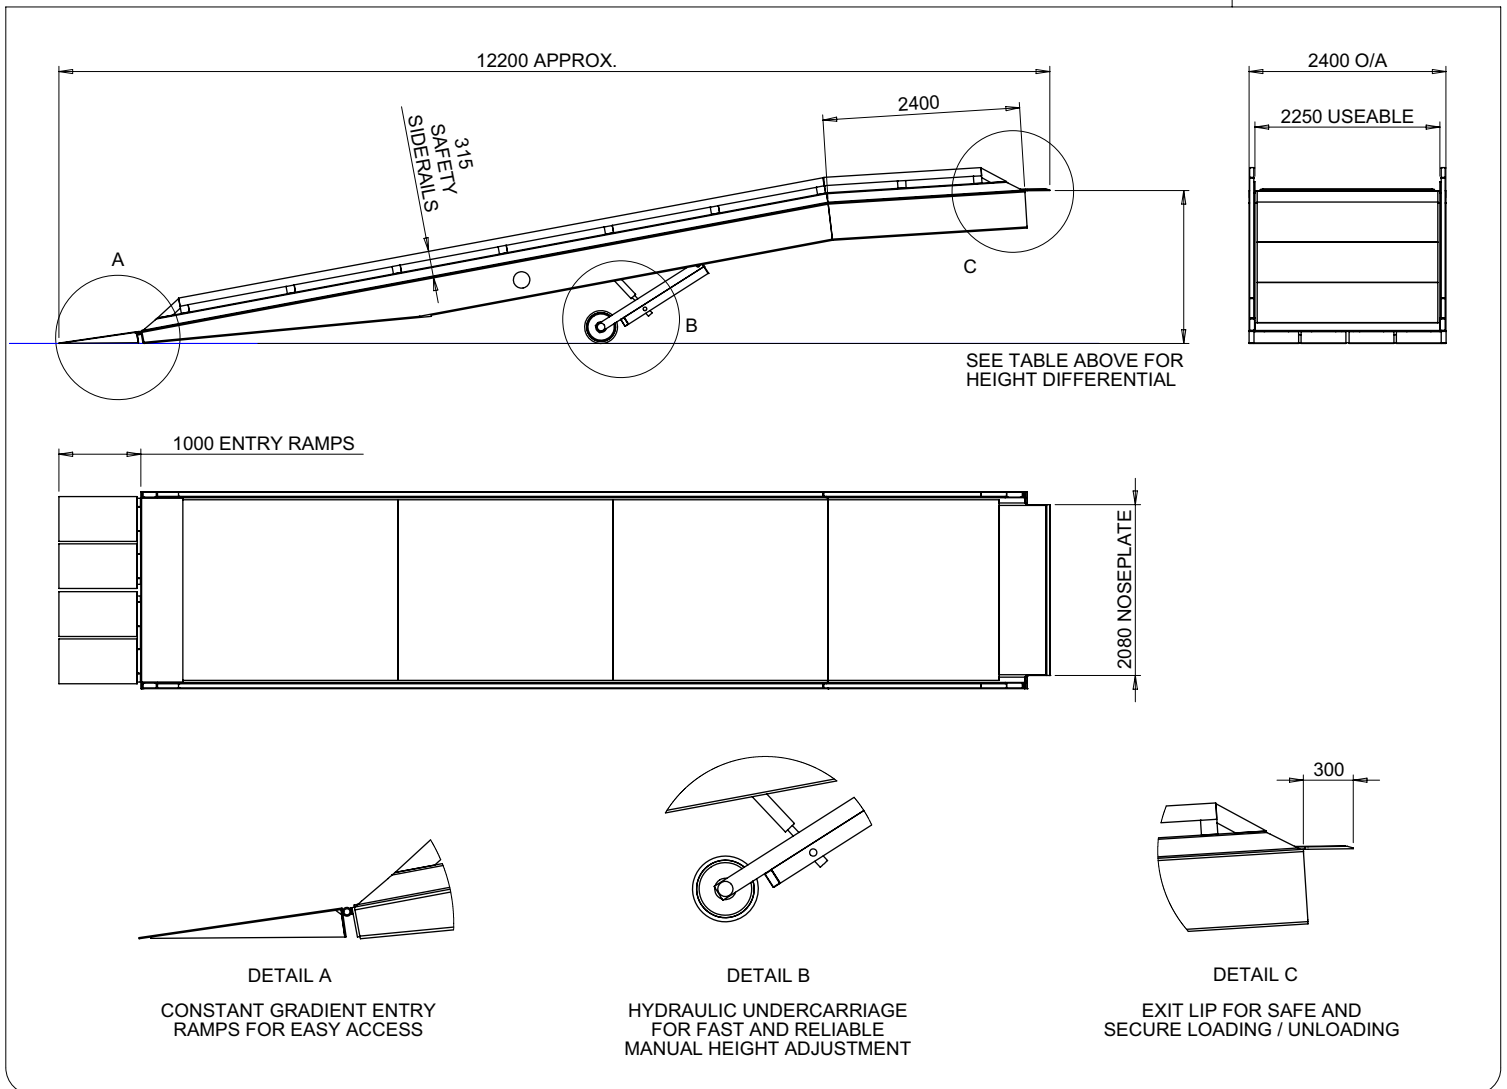

**PART No: SMY-27-9040-FW-6**

12 Tonne Type Six Mobile Yard Ramp. A Standard unit with fold down entry ramps and high safety side rails, tow bar and manual hydraulic height adjustment for fast and efficient loading operations.

CAPACITY	12000 Kg		
CLASS	SUPER DELUXE		
ESTIMATED LEADTIME	EX STOCK		
OPTIONAL EXTRAS	Wheel Chocks, Trailer Safety Jack		
HEIGHT DIFFERENTIAL (mm)	MIN POSS.	MAX POSS.	MAX RECOM.
	890	1680	1250

All dimensions shown are in millimetres and are intended for reference purposes only; exact product measurements may vary due to applied tolerances and methods of manufacture