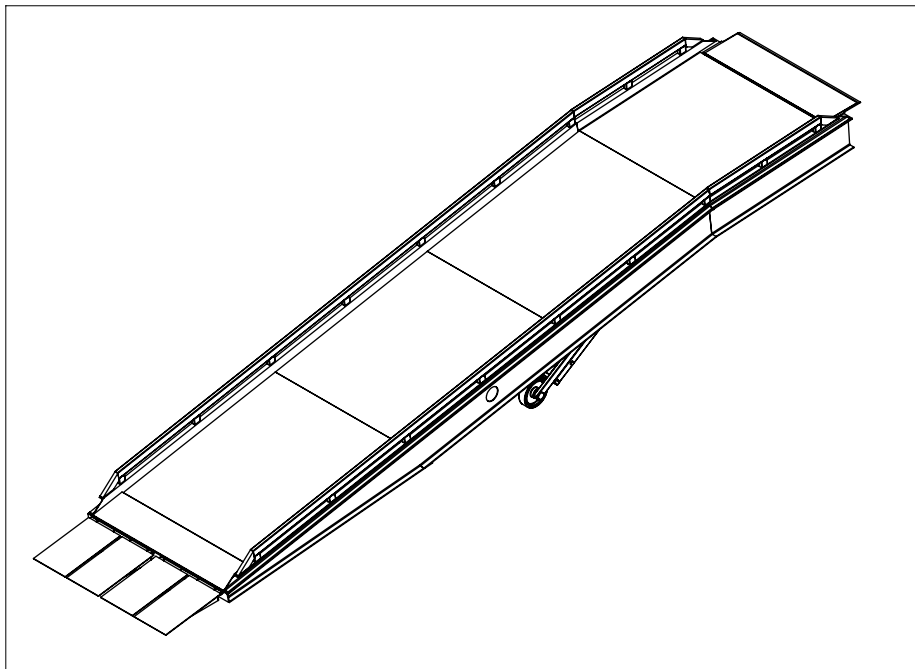

**PART No: SMY-27-9040-FW-6**

12 Tonne Type Six Mobile Yard Ramp. A Standard unit with fold down entry ramps and high safety side rails, tow bar and manual hydraulic height adjustment for fast and efficient loading operations.

CAPACITY	12000 Kg		
CLASS	SUPER DELUXE		
ESTIMATED LEADTIME	EX STOCK		
OPTIONAL EXTRAS	Wheel Chocks, Trailer Safety Jack		
HEIGHT DIFFERENTIAL (mm)	MIN POSS.	MAX POSS.	MAX RECOM.
	890	1680	1250

All dimensions shown are in millimetres and are intended for reference purposes only; exact product measurements may vary due to applied tolerances and methods of manufacture