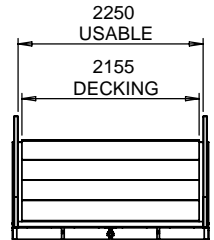

# PART No: SMY249040FW6

Ten Tonne Type 6 mobile yardramp. A Deluxe unit with fold down entry ramps, high safety side rail, multiple towing options & manual hydraulic height adjustment for fast & efficient loading operations

CLASS	DELUXE	
CAPACITY	10000 Kg	
ESTIMATED LEADTIME	EX STOCK	
HEIGHT DIFFERENTIAL	890mm (min.) 1250mm (rec.) 1680mm (max.)	
OPTIONAL EXTRAS	TWC-1 TWC-8 TWCJ-4253	Vehicle Wheel Chock Yardramp Wheel Chock Trailer Safety Jack

All dimensions shown are in millimetres and are intended for reference purposes only; exact product measurements may vary due to applied tolerances and methods of manufacture