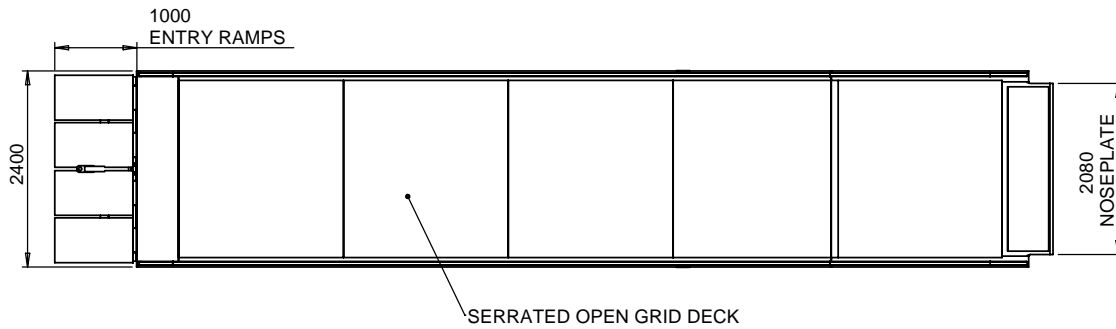

# PART No: SMY249040FW6

Ten Tonne Type 6 mobile yardramp. A Deluxe unit with fold down entry ramps, high safety side rail, multiple towing options & manual hydraulic height adjustment for fast & efficient loading operations

CLASS	DELUXE	
CAPACITY	10000 Kg	
ESTIMATED LEADTIME	EX STOCK	
HEIGHT DIFFERENTIAL	890mm (min.) 1250mm (rec.) 1680mm (max.)	
OPTIONAL EXTRAS	TWC-1 TWC-8 TWCJ-4253	Vehicle Wheel Chock Yardramp Wheel Chock Trailer Safety Jack

All dimensions shown are in millimetres and are intended for reference purposes only; exact product measurements may vary due to applied tolerances and methods of manufacture