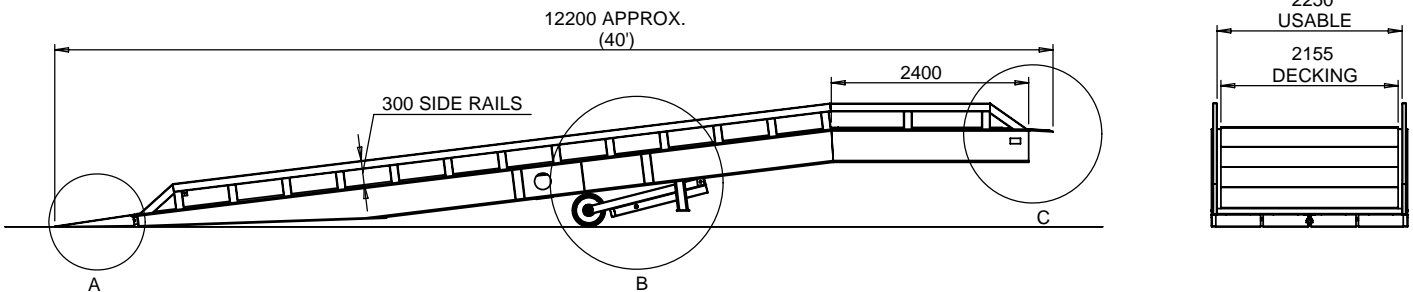

# PART No: SMY249040FW6

Ten Tonne Type 6 mobile yardramp. A Deluxe unit with fold down entry ramps, high safety side rail, multiple towing options & manual hydraulic height adjustment for fast & efficient loading operations

CLASS	DELUXE	
CAPACITY	10000 Kg	
ESTIMATED LEADTIME	EX STOCK	
HEIGHT DIFFERENTIAL	890mm (min.) 1250mm (rec.) 1680mm (max.)	
OPTIONAL EXTRAS	TWC-1 TWC-8 TWCJ-4253	Vehicle Wheel Chock Yardramp Wheel Chock Trailer Safety Jack

All dimensions shown are in millimetres and are intended for reference purposes only; exact product measurements may vary due to applied tolerances and methods of manufacture