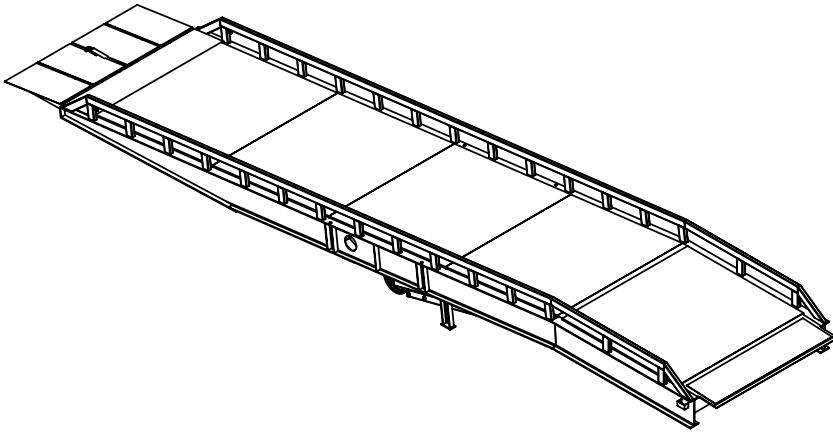

# PART No: SMY249040FW6

Ten Tonne Type 6 mobile yardramp. A Deluxe unit with fold down entry ramps, high safety side rail, multiple towing options & manual hydraulic height adjustment for fast & efficient loading operations

CLASS	DELUXE	
CAPACITY	10000 Kg	
ESTIMATED LEADTIME	EX STOCK	
HEIGHT DIFFERENTIAL	890mm (min.) 1250mm (rec.) 1680mm (max.)	
OPTIONAL EXTRAS	TWC-1 TWC-8 TWCJ-4253	Vehicle Wheel Chock Yardramp Wheel Chock Trailer Safety Jack

DETAIL A

CONSTANT GRADIENT ENTRY RAMPS AND TOWING ATTACHMENT FOR EASY ACCESS AND MANOUVERABILITY

DETAIL B

HYDRAULIC UNDERCARRIAGE FOR FAST AND RELIABLE MANUAL HEIGHT ADJUSTMENT

DETAIL C

EXIT LIP CHAIN TENSIONING BRACKET FOR SAFE & SECURE LOADING / UNLOADING