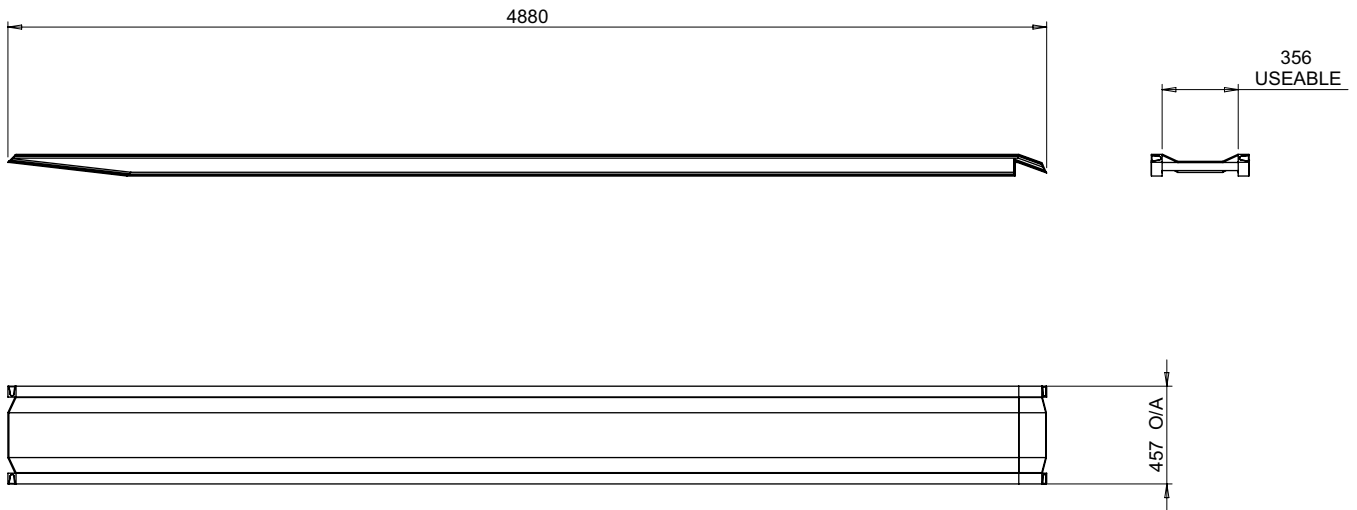

PART No: TWR-14-16

A pair of Thorworld Van Ramps provide a safe and convenient way for cars, vans and equipment to gain access to high building entrances and vehicles. Included is a safety tread plate anti-slip surface, built in side curbs 38mm high and safety securing chains.

MATERIAL	ALUMINIUM
WEIGHT	129 Kg per pair
ESTIMATED LEADTIME	2 - 3 Weeks
OPTIONAL EXTRAS	TWR-C To secure ramp to dock WRW-1 Wheels fitted to ease movement

TOTAL MAX. LOAD (Kg)	HEIGHT DIFFERENTIAL		MIN. HEIGHT (mm)
	MAX. POSS. (mm)	MAX RECOMM. (mm)	
2720	1190	600	600

All dimensions shown are in millimetres and are intended for reference purposes only; exact product measurements may vary due to applied tolerances and methods of manufacture