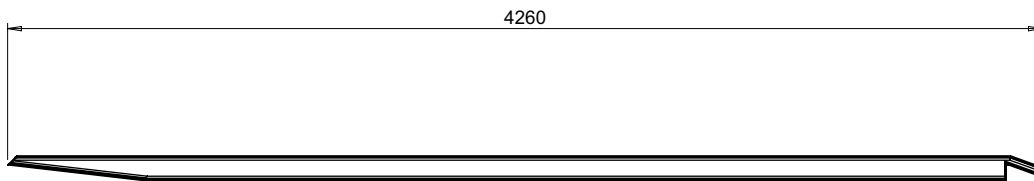

PART No: TWR-14-14

A pair of Thorworld Van Ramps provide a safe and convenient way for cars, vans and equipment to gain access to high building entrances and vehicles. Included is a safety tread plate anti-slip surface, built in side curbs 38mm high and safety securing chains.

MATERIAL	ALUMINIUM
WEIGHT	112 Kg per pair
ESTIMATED LEADTIME	2 - 3 Weeks
OPTIONAL EXTRAS	TWR-C To secure ramp to dock WRW-1 Wheels fitted to ease movement

TOTAL MAX. LOAD (Kg)	HEIGHT DIFFERENTIAL		MIN. HEIGHT (mm)
	MAX. POSS. (mm)	MAX RECOMM. (mm)	
3130	1040	520	520

All dimensions shown are in millimetres and are intended for reference purposes only; exact product measurements may vary due to applied tolerances and methods of manufacture