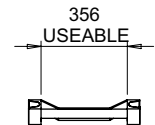

MATERIAL	ALUMINIUM
WEIGHT	112 Kg per pair
ESTIMATED LEADTIME	2 - 3 Weeks
OPTIONAL EXTRAS	TWR-C To secure ramp to dock WRW-1 Wheels fitted to ease movement

TOTAL MAX. LOAD (Kg)	HEIGHT DIFFERENTIAL		MIN. HEIGHT (mm)
	MAX. POSS. (mm)	MAX RECOMM. (mm)	
3130	1040	520	520

All dimensions shown are in millimetres and are intended for reference purposes only; exact product measurements may vary due to applied tolerances and methods of manufacture