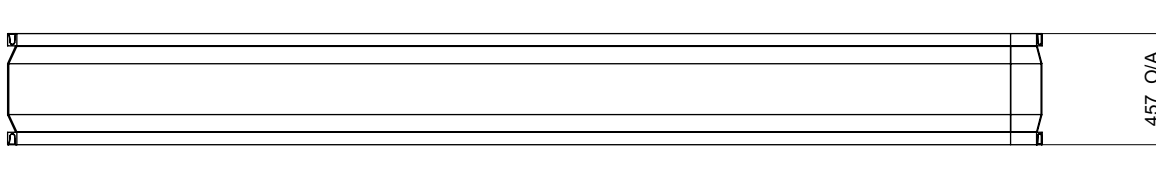

PART No: TWR-14-14

A pair of Thorworld Van Ramps provide a safe and convenient way for cars, vans and equipment to gain access to high building entrances and vehicles. Included is a safety tread plate anti-slip surface, built in side curbs 38mm high and safety securing chains.

MATERIAL	ALUMINIUM
WEIGHT	112 Kg per pair
ESTIMATED LEADTIME	2 - 3 Weeks
OPTIONAL EXTRAS	TWR-C To secure ramp to dock WRW-1 Wheels fitted to ease movement

TOTAL MAX. LOAD (Kg)	HEIGHT DIFFERENTIAL		MIN. HEIGHT (mm)
	MAX. POSS. (mm)	MAX RECOMM. (mm)	
3130	1040	520	520

All dimensions shown are in millimetres and are intended for reference purposes only; exact product measurements may vary due to applied tolerances and methods of manufacture