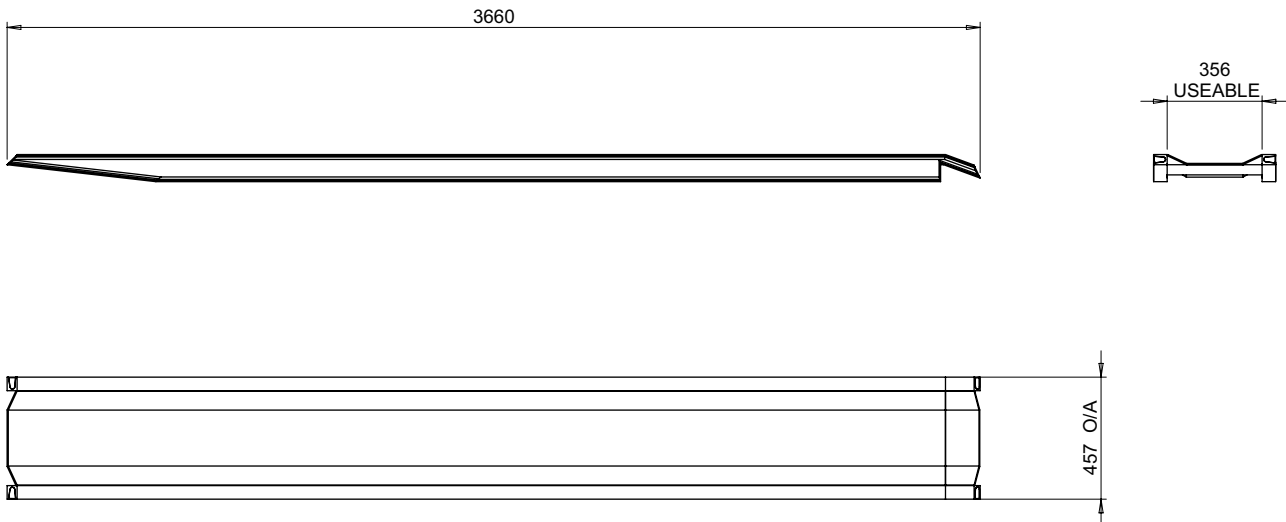

## PART No: TWR-14-12

A pair of Thorworld Van Ramps provide a safe and convenient way for cars, vans and equipment to gain access to high building entrances and vehicles. Included is a safety tread plate anti-slip surface, built in side curbs 38mm high and safety securing chains.

MATERIAL	ALUMINIUM
WEIGHT	96 Kg per pair
ESTIMATED LEADTIME	2 - 3 Weeks
OPTIONAL EXTRAS	TWR-C To secure ramp to dock WRW-1 Wheels fitted to ease movement

TOTAL MAX. LOAD (Kg)	HEIGHT DIFFERENTIAL		MIN. HEIGHT (mm)
	MAX. POSS. (mm)	MAX RECOMM. (mm)	
3630	870	450	450

All dimensions shown are in millimetres and are intended for reference purposes only; exact product measurements may vary due to applied tolerances and methods of manufacture