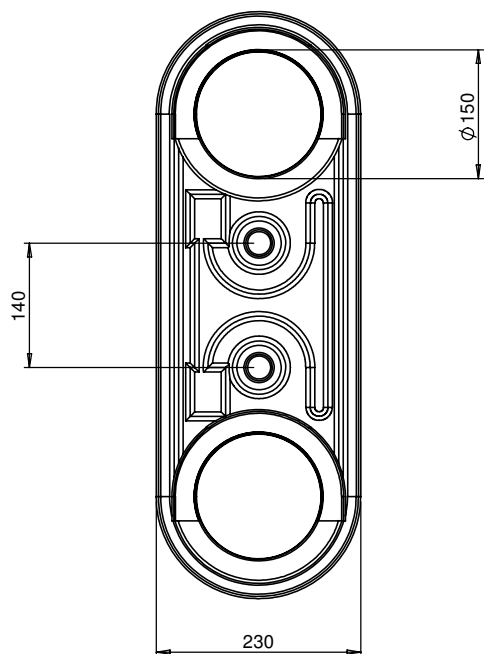

PART No: TDL-2

The Deluxe Thorworld Traffic Light combines high output with low maintenance. The 60 Watt bulbs are protected by Polycarbonate Lenses and hoods are fitted to reduce interference from other light sources.

MATERIAL	High Impact ABS
WEIGHT	4 Kg
ESTIMATED LEADTIME	EX STOCK
OPTIONAL EXTRAS	All lights are available without sensors, can be used with a wheel chock with built in movement switch (TWC-5) or can be used with a manual switch (not included). Please as for further information.

All dimensions shown are in millimetres and are intended for reference purposes only; exact product measurements may vary due to applied tolerances and methods of manufacture