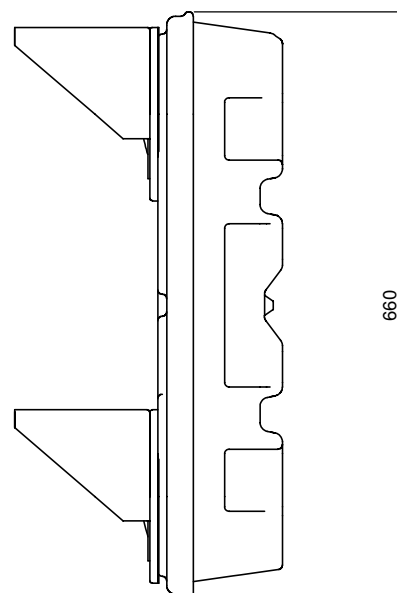

PART No: TDL-2

The Deluxe Thorworld Traffic Light combines high output with low maintenance. The 60 Watt bulbs are protected by Polycarbonate Lenses and hoods are fitted to reduce interference from other light sources.

MATERIAL	High Impact ABS
WEIGHT	4 Kg
ESTIMATED LEADTIME	EX STOCK
OPTIONAL EXTRAS	All lights are available without sensors, can be used with a wheel chock with built in movement switch (TWC-5) or can be used with a manual switch (not included). Please as for further information.

All dimensions shown are in millimetres and are intended for reference purposes only; exact product measurements may vary due to applied tolerances and methods of manufacture