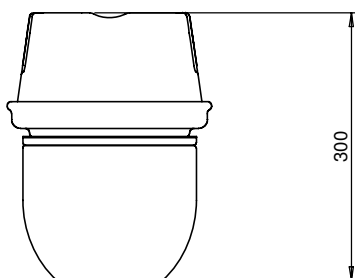

PART No: TDL-2

The Deluxe Thorworld Traffic Light combines high output with low maintenance. The 60 Watt bulbs are protected by Polycarbonate Lenses and hoods are fitted to reduce interference from other light sources.

All dimensions shown are in millimetres and are intended for reference purposes only; exact product measurements may vary due to applied tolerances and methods of manufacture