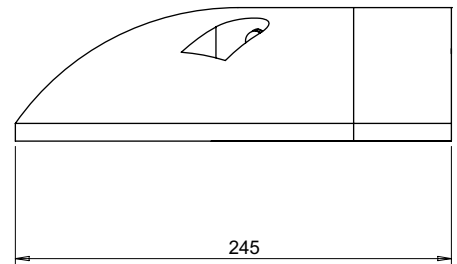

PART No: TWSR-10-2-C

Thorworld Sleeping Policemen are highly effective in reducing vehicle speed. Supplied in pairs, one black and one yellow to indicate potential hazards, giving a 500mm length. The modular assembly gives great versatility, the units can be used permanently or temporarily for on-site hazards after which they can be moved into a new location. This model includes reflective studs for improved after dark visibility. They are recessed into the surface of the ramps, and are red in colour for improved alertness in dark applications.

MATERIAL	High Impact Durable Rubber
WEIGHT PER UNIT	12 Kg
ESTIMATED LEADTIME	EX STOCK
OPTIONAL EXTRAS	TWSR-S-W - Wall Mounted Sign TWSR-S-P - Post Mounted Sign TWSR-PO - Post with End Cap TWSR-LP - Locating Pole

PLEASE NOTE: DRAWING SHOWS SINGLE UNIT. PRODUCT IS ACTUALLY SUPPLIED IN PAIRS.

All dimensions shown are in millimetres and are intended for reference purposes only; exact product measurements may vary due to applied tolerances and methods of manufacture