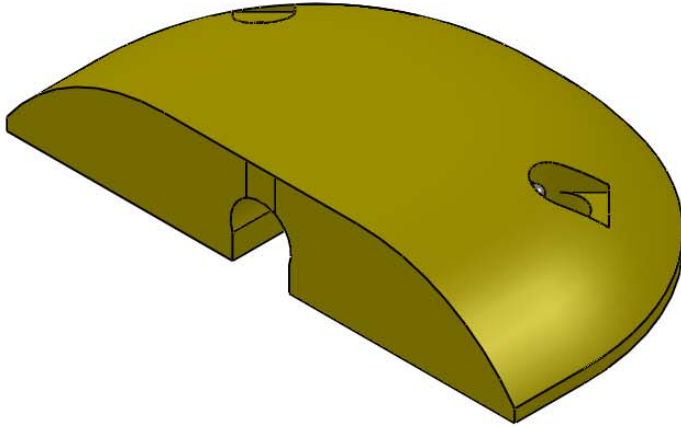

PART No: TWSR-10-2-C

Thorworld Sleeping Policemen are highly effective in reducing vehicle speed. Supplied in pairs, one black and one yellow to indicate potential hazards, giving a 500mm length. The modular assembly gives great versatility, the units can be used permanently or temporarily for on-site hazards after which they can be moved into a new location. This model includes reflective studs for improved after dark visibility. They are recessed into the surface of the ramps, and are red in colour for improved alertness in dark applications.

MATERIAL	High Impact Durable Rubber
WEIGHT PER UNIT	12 Kg
ESTIMATED LEADTIME	EX STOCK
OPTIONAL EXTRAS	TWSR-S-W - Wall Mounted Sign TWSR-S-P - Post Mounted Sign TWSR-PO - Post with End Cap TWSR-LP - Locating Pole

PLEASE NOTE: DRAWING SHOWS SINGLE UNIT. PRODUCT IS ACTUALLY SUPPLIED IN PAIRS.

All dimensions shown are in millimetres and are intended for reference purposes only; exact product measurements may vary due to applied tolerances and methods of manufacture