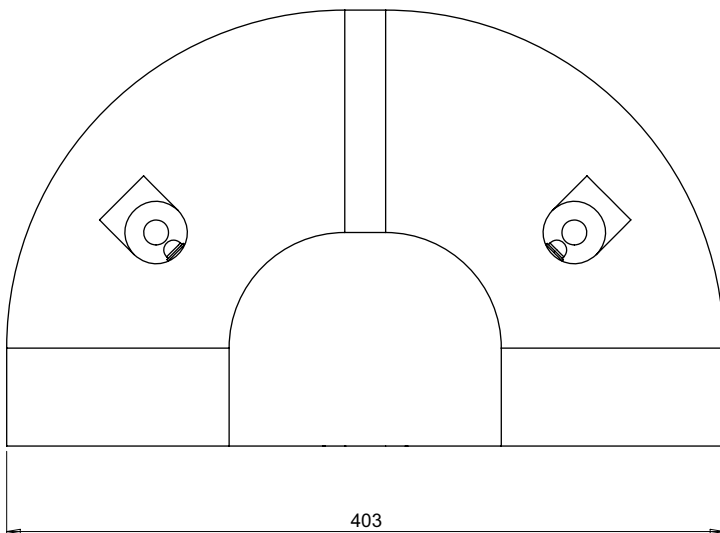

PART No: TWSR-10-2-C

Thorworld Sleeping Policemen are highly effective in reducing vehicle speed. Supplied in pairs, one black and one yellow to indicate potential hazards, giving a 500mm length. The modular assembly gives great versatility, the units can be used permanently or temporarily for on-site hazards after which they can be moved into a new location. This model includes reflective studs for improved after dark visibility. They are recessed into the surface of the ramps, and are red in colour for improved alertness in dark applications.

MATERIAL	High Impact Durable Rubber
WEIGHT PER UNIT	12 Kg
ESTIMATED LEADTIME	EX STOCK
OPTIONAL EXTRAS	TWSR-S-W - Wall Mounted Sign TWSR-S-P - Post Mounted Sign TWSR-PO - Post with End Cap TWSR-LP - Locating Pole

PLEASE NOTE: DRAWING SHOWS SINGLE UNIT. PRODUCT IS ACTUALLY SUPPLIED IN PAIRS.

All dimensions shown are in millimetres and are intended for reference purposes only; exact product measurements may vary due to applied tolerances and methods of manufacture