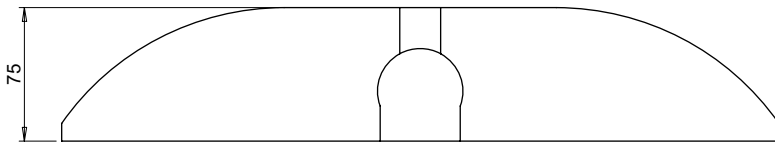

PART No: TWSR-10-2-C

Thorworld Sleeping Policemen are highly effective in reducing vehicle speed. Supplied in pairs, one black and one yellow to indicate potential hazards, giving a 500mm length. The modular assembly gives great versatility, the units can be used permanently or temporarily for on-site hazards after which they can be moved into a new location. This model includes reflective studs for improved after dark visibility. They are recessed into the surface of the ramps, and are red in colour for improved alertness in dark applications.

MATERIAL	High Impact Durable Rubber
WEIGHT PER UNIT	12 Kg
ESTIMATED LEADTIME	EX STOCK
OPTIONAL EXTRAS	TWSR-S-W - Wall Mounted Sign TWSR-S-P - Post Mounted Sign TWSR-PO - Post with End Cap TWSR-LP - Locating Pole

PLEASE NOTE: DRAWING SHOWS SINGLE UNIT. PRODUCT IS ACTUALLY SUPPLIED IN PAIRS.

All dimensions shown are in millimetres and are intended for reference purposes only; exact product measurements may vary due to applied tolerances and methods of manufacture