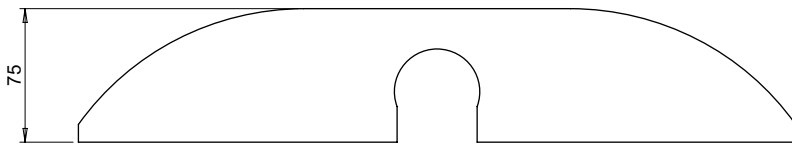

PART No: TWSR-10-1-C

Thorworld Sleeping Policemen are highly effective in reducing vehicle speed. Supplied in pairs, one black and one yellow to indicate potential hazards, giving a 500mm length. The modular assembly gives great versatility, the units can be used permanently or temporarily for on-site hazards after which they can be moved into a new location. This model includes reflective studs for improved after dark visibility. They are recessed into the surface of the ramps, and are red in colour for improved alertness in dark applications.

| | |
|--------------------|--|
| MATERIAL | High Impact Durable Rubber |
| WEIGHT PER UNIT | 12 Kg |
| ESTIMATED LEADTIME | EX STOCK |
| OPTIONAL EXTRAS | TWSR-S-W - Wall Mounted Sign TWSR-S-P - Post Mounted Sign TWSR-PO - Post with End Cap TWSR-LP - Locating Pole |

PLEASE NOTE: DRAWING SHOWS SINGLE UNIT.
PRODUCT IS ACTUALLY SUPPLIED IN PAIRS.

All dimensions shown are in millimetres and are intended for reference purposes only;
exact product measurements may vary due to applied tolerances and methods of manufacture