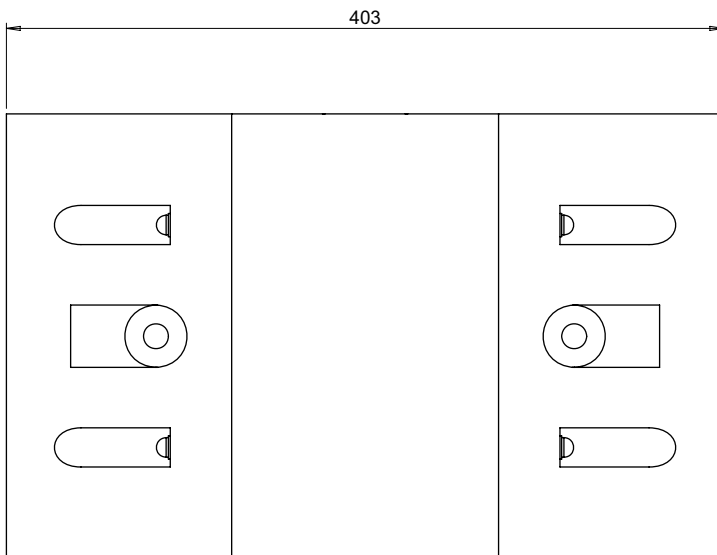

PART No: TWSR-10-1-C

Thorworld Sleeping Policemen are highly effective in reducing vehicle speed. Supplied in pairs, one black and one yellow to indicate potential hazards, giving a 500mm length. The modular assembly gives great versatility, the units can be used permanently or temporarily for on-site hazards after which they can be moved into a new location. This model includes reflective studs for improved after dark visibility. They are recessed into the surface of the ramps, and are red in colour for improved alertness in dark applications.

| | |
|--------------------|--|
| MATERIAL | High Impact Durable Rubber |
| WEIGHT PER UNIT | 12 Kg |
| ESTIMATED LEADTIME | EX STOCK |
| OPTIONAL EXTRAS | TWSR-S-W - Wall Mounted Sign TWSR-S-P - Post Mounted Sign TWSR-PO - Post with End Cap TWSR-LP - Locating Pole |

PLEASE NOTE: DRAWING SHOWS SINGLE UNIT.
PRODUCT IS ACTUALLY SUPPLIED IN PAIRS.

All dimensions shown are in millimetres and are intended for reference purposes only;
exact product measurements may vary due to applied tolerances and methods of manufacture