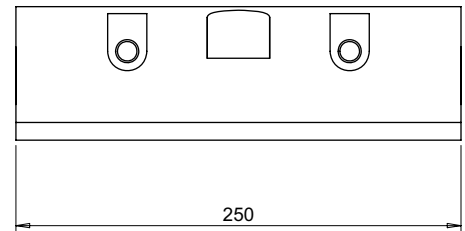

PART No: TWSR-10-1-C

Thorworld Sleeping Policemen are highly effective in reducing vehicle speed. Supplied in pairs, one black and one yellow to indicate potential hazards, giving a 500mm length. The modular assembly gives great versatility, the units can be used permanently or temporarily for on-site hazards after which they can be moved into a new location. This model includes reflective studs for improved after dark visibility. They are recessed into the surface of the ramps, and are red in colour for improved alertness in dark applications.

| | |
|--------------------|--|
| MATERIAL | High Impact Durable Rubber |
| WEIGHT PER UNIT | 12 Kg |
| ESTIMATED LEADTIME | EX STOCK |
| OPTIONAL EXTRAS | TWSR-S-W - Wall Mounted Sign TWSR-S-P - Post Mounted Sign TWSR-PO - Post with End Cap TWSR-LP - Locating Pole |

PLEASE NOTE: DRAWING SHOWS SINGLE UNIT.
PRODUCT IS ACTUALLY SUPPLIED IN PAIRS.

All dimensions shown are in millimetres and are intended for reference purposes only;
exact product measurements may vary due to applied tolerances and methods of manufacture