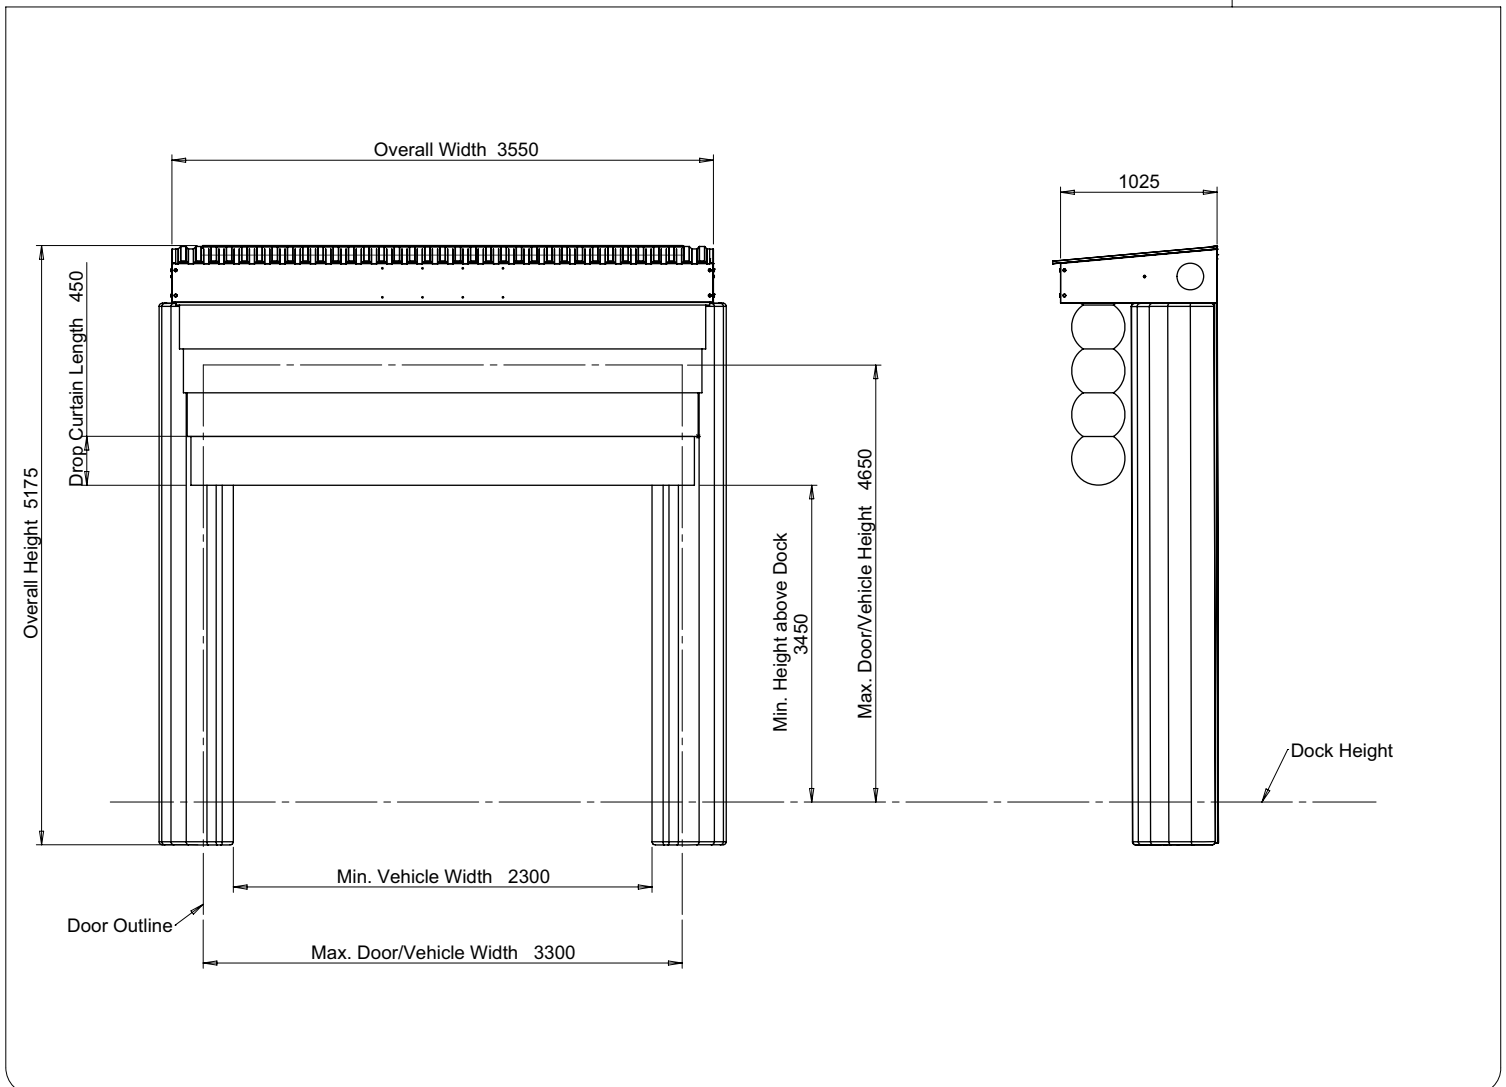

TIDS 3539/1200N/4

The Thortight Inflatable Dock Seal provides a highly effective seal to different vehicle heights for the majority of loading bays. The Cushions remain deflated until the vehicle is in position to minimise damage and inflate and deflate in just 30 seconds.

MATERIAL	Neoprene Polyamide Fabric coated with Chloroprene rubber
WEIGHT	150kg or less
ESTIMATED LEADTIME	7-8 Weeks
RECOMMENDED EXTRAS	TWAC - Wheel Guides

All dimensions shown are in millimetres and are intended for reference purposes only; exact product measurements may vary due to applied tolerances and methods of manufacture