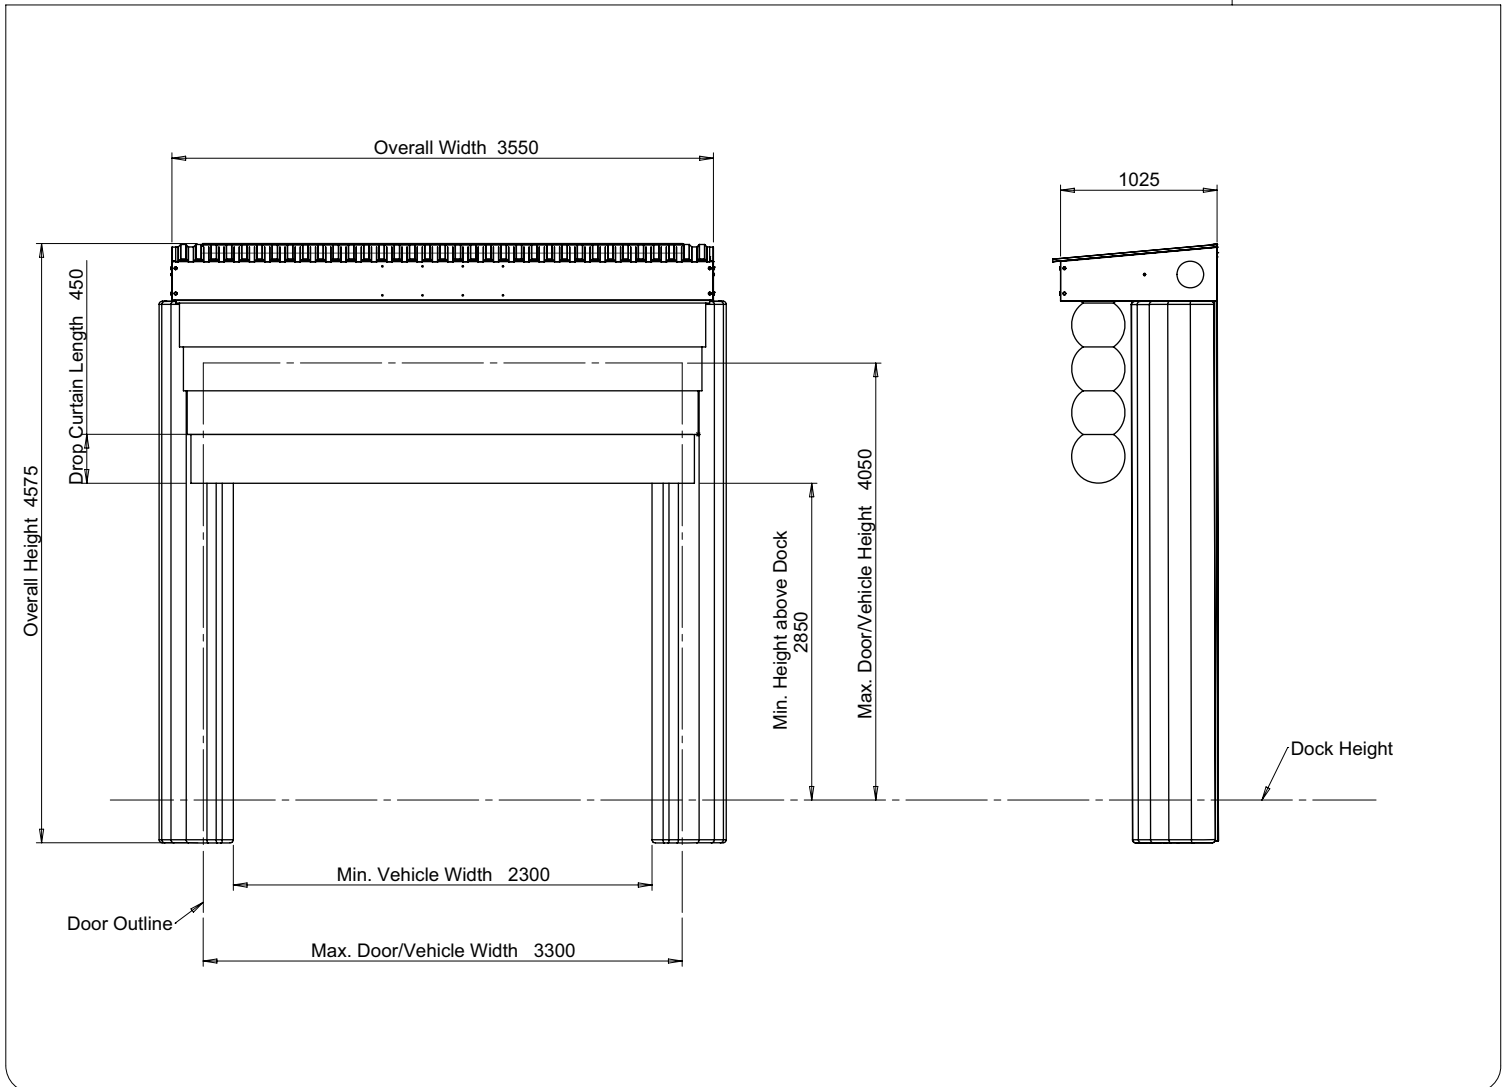

TIDS 3539/1200N/3

The Thortight Inflatable Dock Seal provides a highly effective seal to different vehicle heights for the majority of loading bays. The Cushions remain deflated until the vehicle is in position to minimise damage and inflate and deflate in just 30 seconds.

MATERIAL	Neoprene Polyamide Fabric coated with Chloroprene rubber
WEIGHT	150kg or less
ESTIMATED LEADTIME	7-8 Weeks
RECOMMENDED EXTRAS	TWAC - Wheel Guides

All dimensions shown are in millimetres and are intended for reference purposes only; exact product measurements may vary due to applied tolerances and methods of manufacture