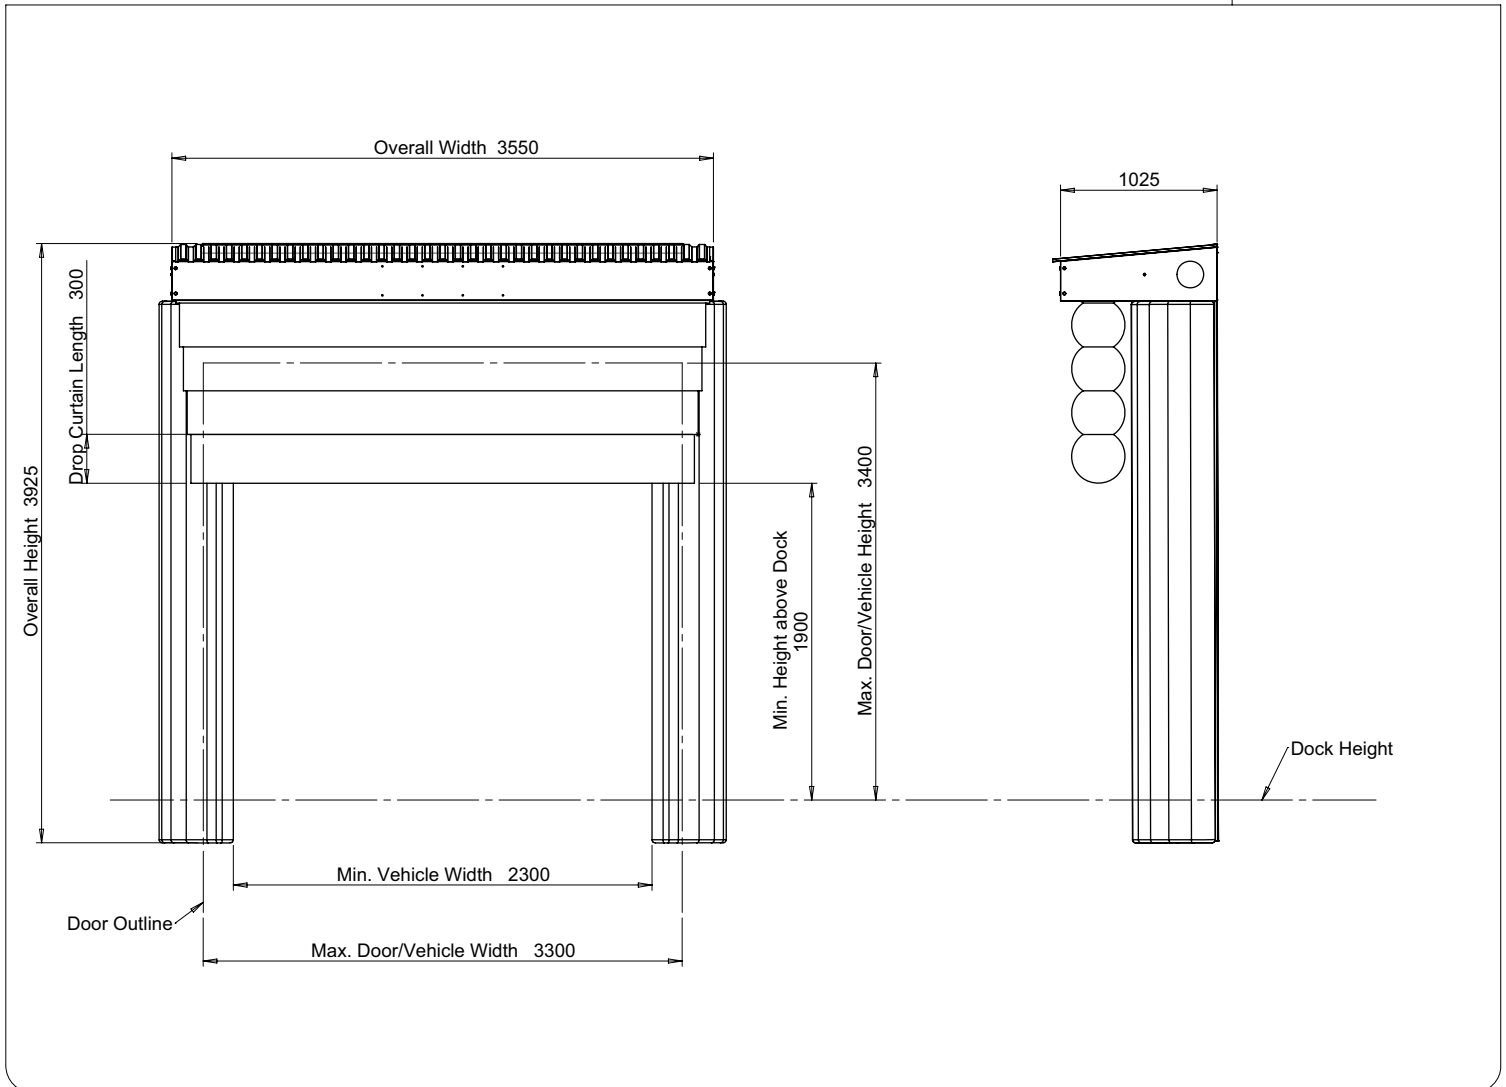

TIDS 3539/1200N/2

The Thortight Inflatable Dock Seal provides a highly effective seal to different vehicle heights for the majority of loading bays. The Cushions remain deflated until the vehicle is in position to minimise damage and inflate and deflate in just 30 seconds.

MATERIAL	Neoprene Polyamide Fabric coated with Chloroprene rubber
WEIGHT	150kg or less
ESTIMATED LEADTIME	7-8 Weeks
RECOMMENDED EXTRAS	TWAC - Wheel Guides

All dimensions shown are in millimetres and are intended for reference purposes only; exact product measurements may vary due to applied tolerances and methods of manufacture