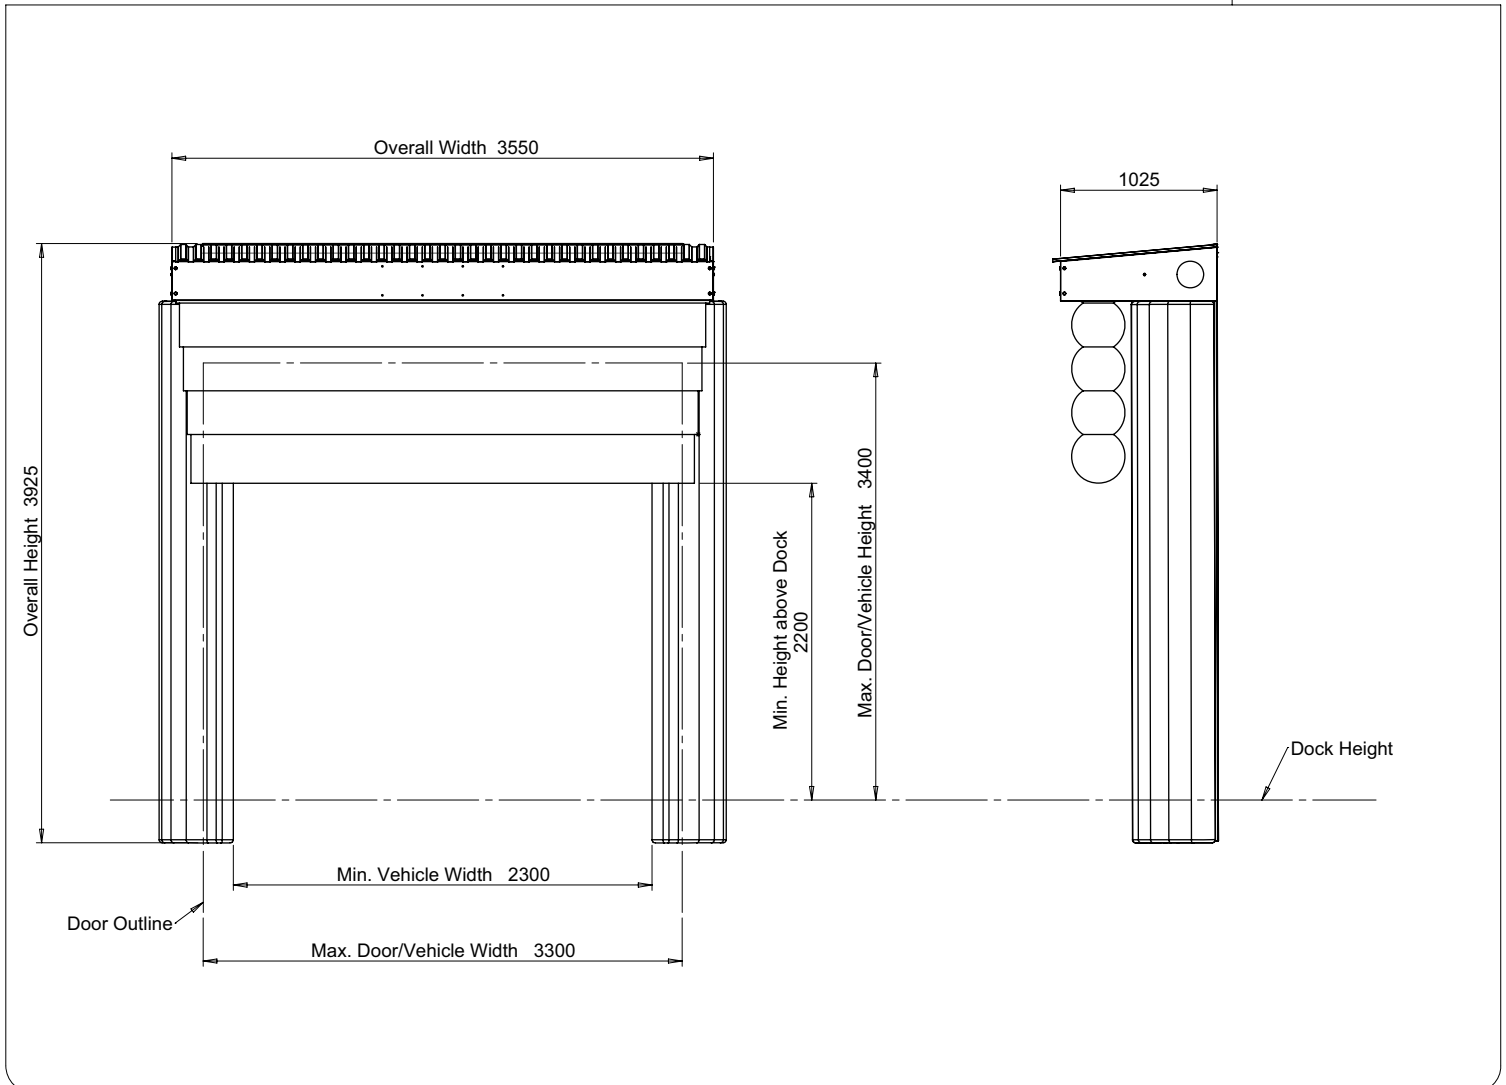

TIDS 3539/1200N/1

The Thortight Inflatable Dock Seal provides a highly effective seal to different vehicle heights for the majority of loading bays. The Cushions remain deflated until the vehicle is in position to minimise damage and inflate and deflate in just 30 seconds.

MATERIAL	Neoprene Polyamide Fabric coated with Chloroprene rubber
WEIGHT	150kg or less
ESTIMATED LEADTIME	7-8 Weeks
RECOMMENDED EXTRAS	TWAC - Wheel Guides

All dimensions shown are in millimetres and are intended for reference purposes only; exact product measurements may vary due to applied tolerances and methods of manufacture