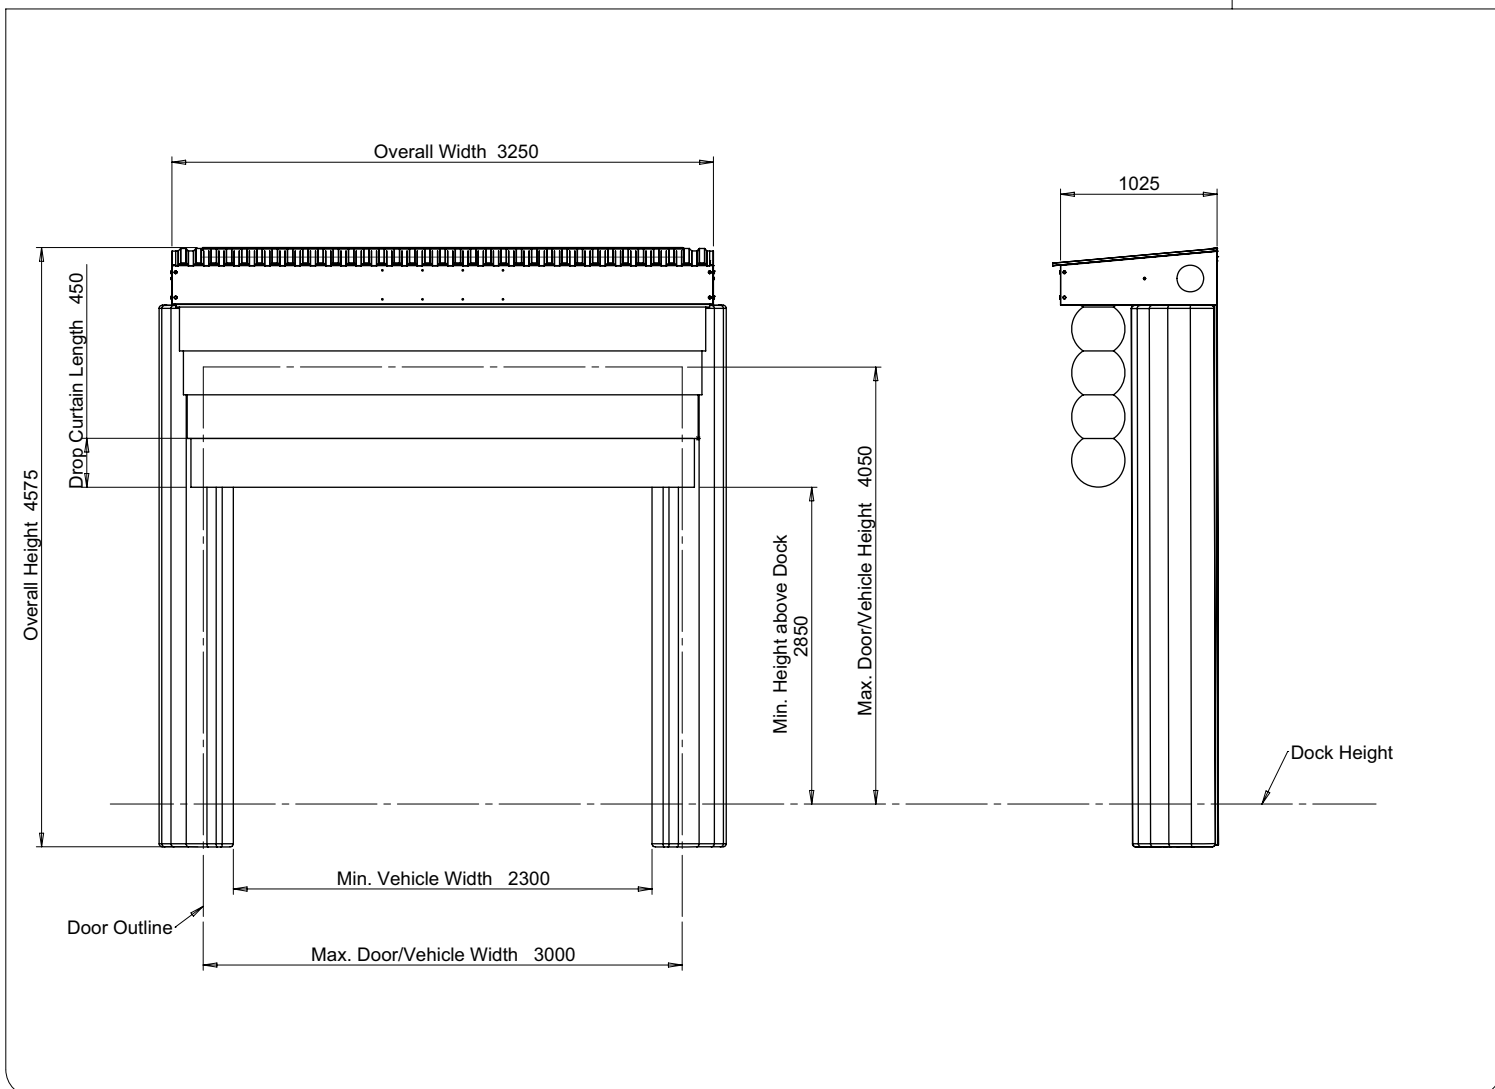

TIDS 3238/1200N/3

The Thortight Inflatable Dock Seal provides a highly effective seal to different vehicle heights for the majority of loading bays. The Cushions remain deflated until the vehicle is in position to minimise damage and inflate and deflate in just 30 seconds.

| | |
|--------------------|--|
| MATERIAL | Neoprene Polyamide Fabric coated with Chloroprene rubber |
| WEIGHT | 150kg or less |
| ESTIMATED LEADTIME | 7-8 Weeks |
| RECOMMENDED EXTRAS | TWAC - Wheel Guides |

All dimensions shown are in millimetres and are intended for reference purposes only; exact product measurements may vary due to applied tolerances and methods of manufacture