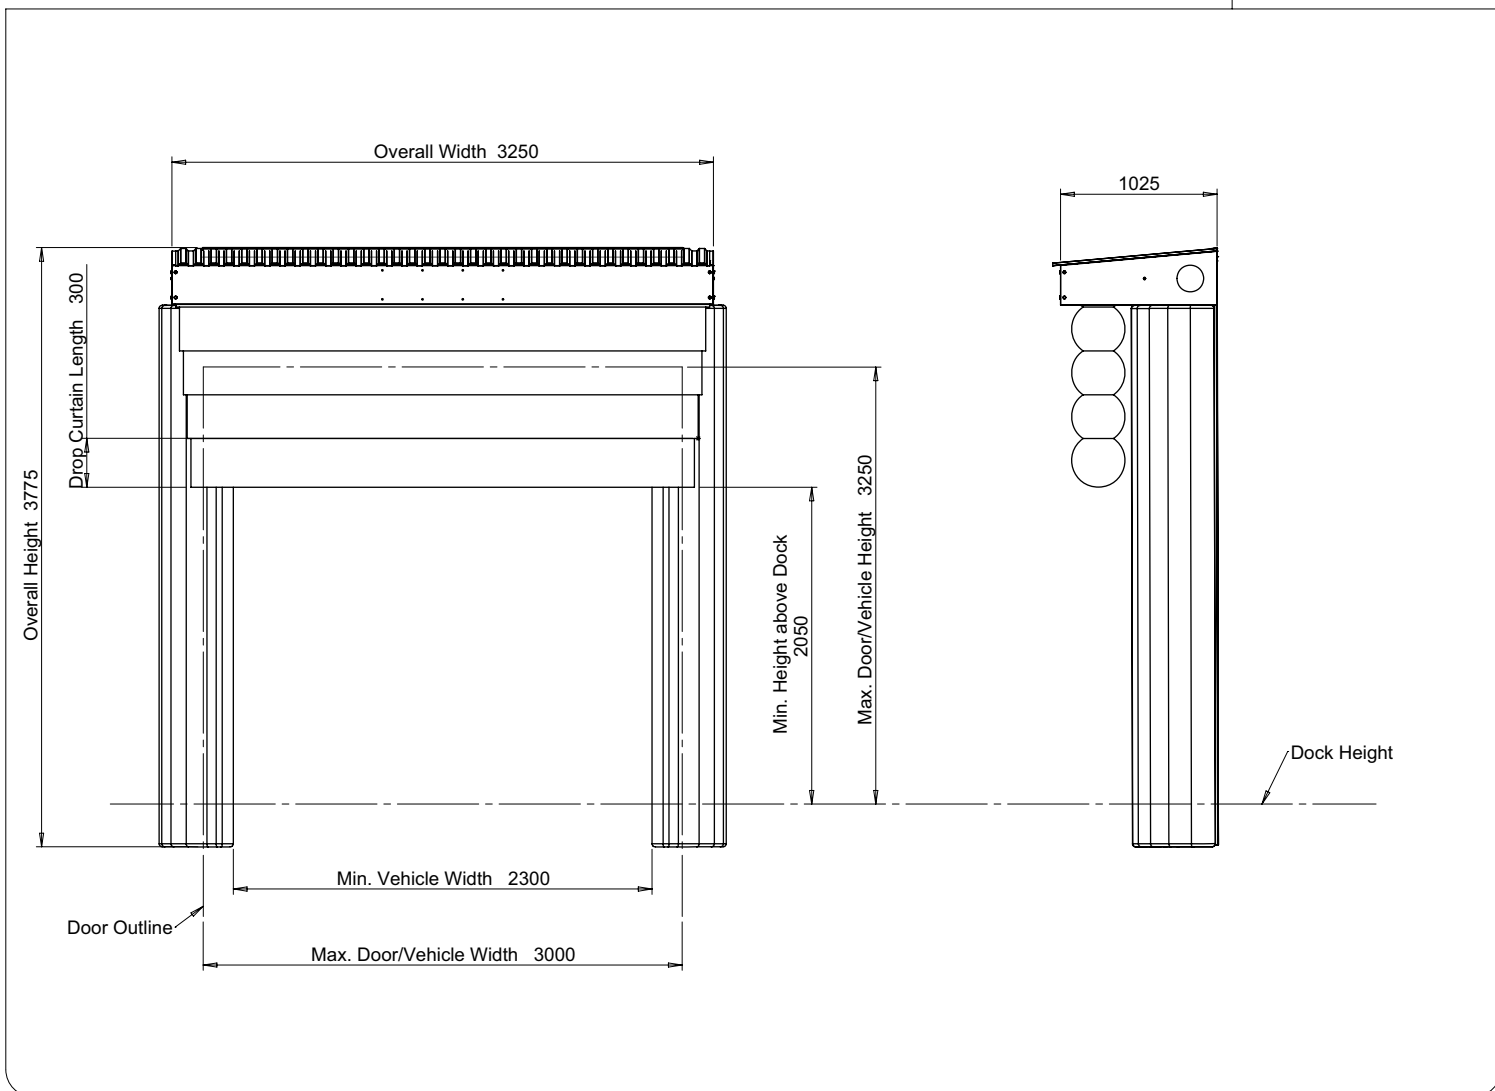

TIDS 3238/1200N/2

The Thortight Inflatable Dock Seal provides a highly effective seal to different vehicle heights for the majority of loading bays. The Cushions remain deflated until the vehicle is in position to minimise damage and inflate and deflate in just 30 seconds.

MATERIAL	Neoprene Polyamide Fabric coated with Chloroprene rubber
WEIGHT	150kg or less
ESTIMATED LEADTIME	7-8 Weeks
RECOMMENDED EXTRAS	TWAC - Wheel Guides

All dimensions shown are in millimetres and are intended for reference purposes only; exact product measurements may vary due to applied tolerances and methods of manufacture