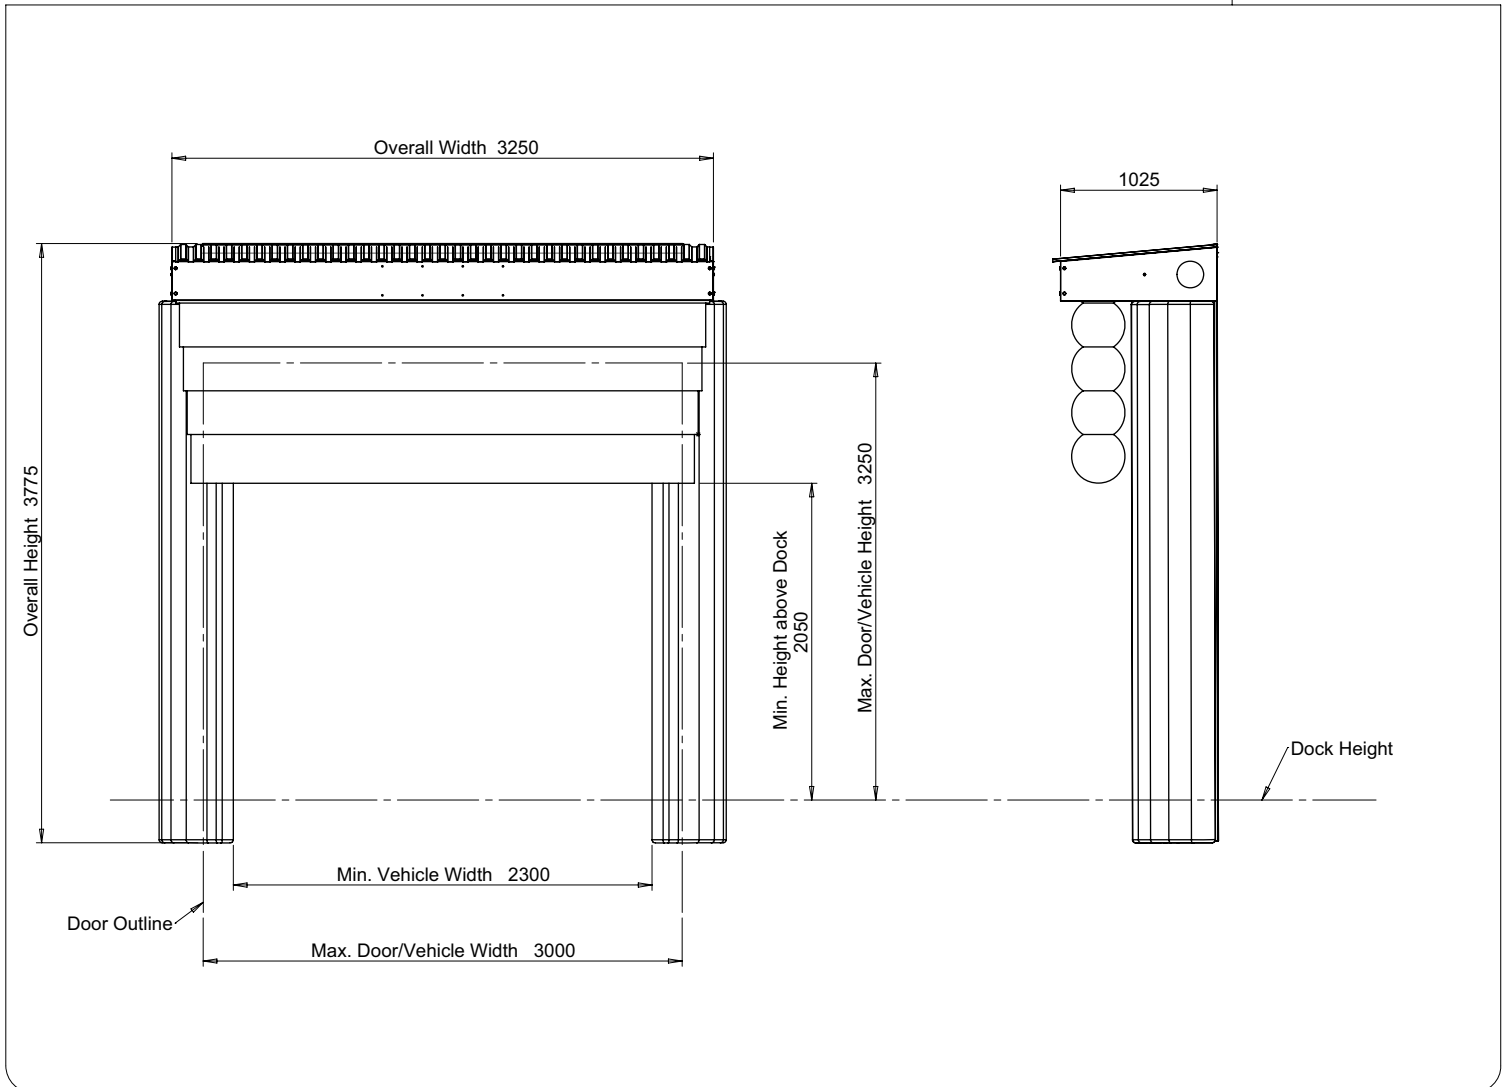

## TIDS 3238/1200N/1

The Thortight Inflatable Dock Seal provides a highly effective seal to different vehicle heights for the majority of loading bays. The Cushions remain deflated until the vehicle is in position to minimise damage and inflate and deflate in just 30 seconds.

MATERIAL	Neoprene Polyamide Fabric coated with Chloroprene rubber
WEIGHT	150kg or less
ESTIMATED LEADTIME	7-8 Weeks
RECOMMENDED EXTRAS	TWAC - Wheel Guides

All dimensions shown are in millimetres and are intended for reference purposes only; exact product measurements may vary due to applied tolerances and methods of manufacture