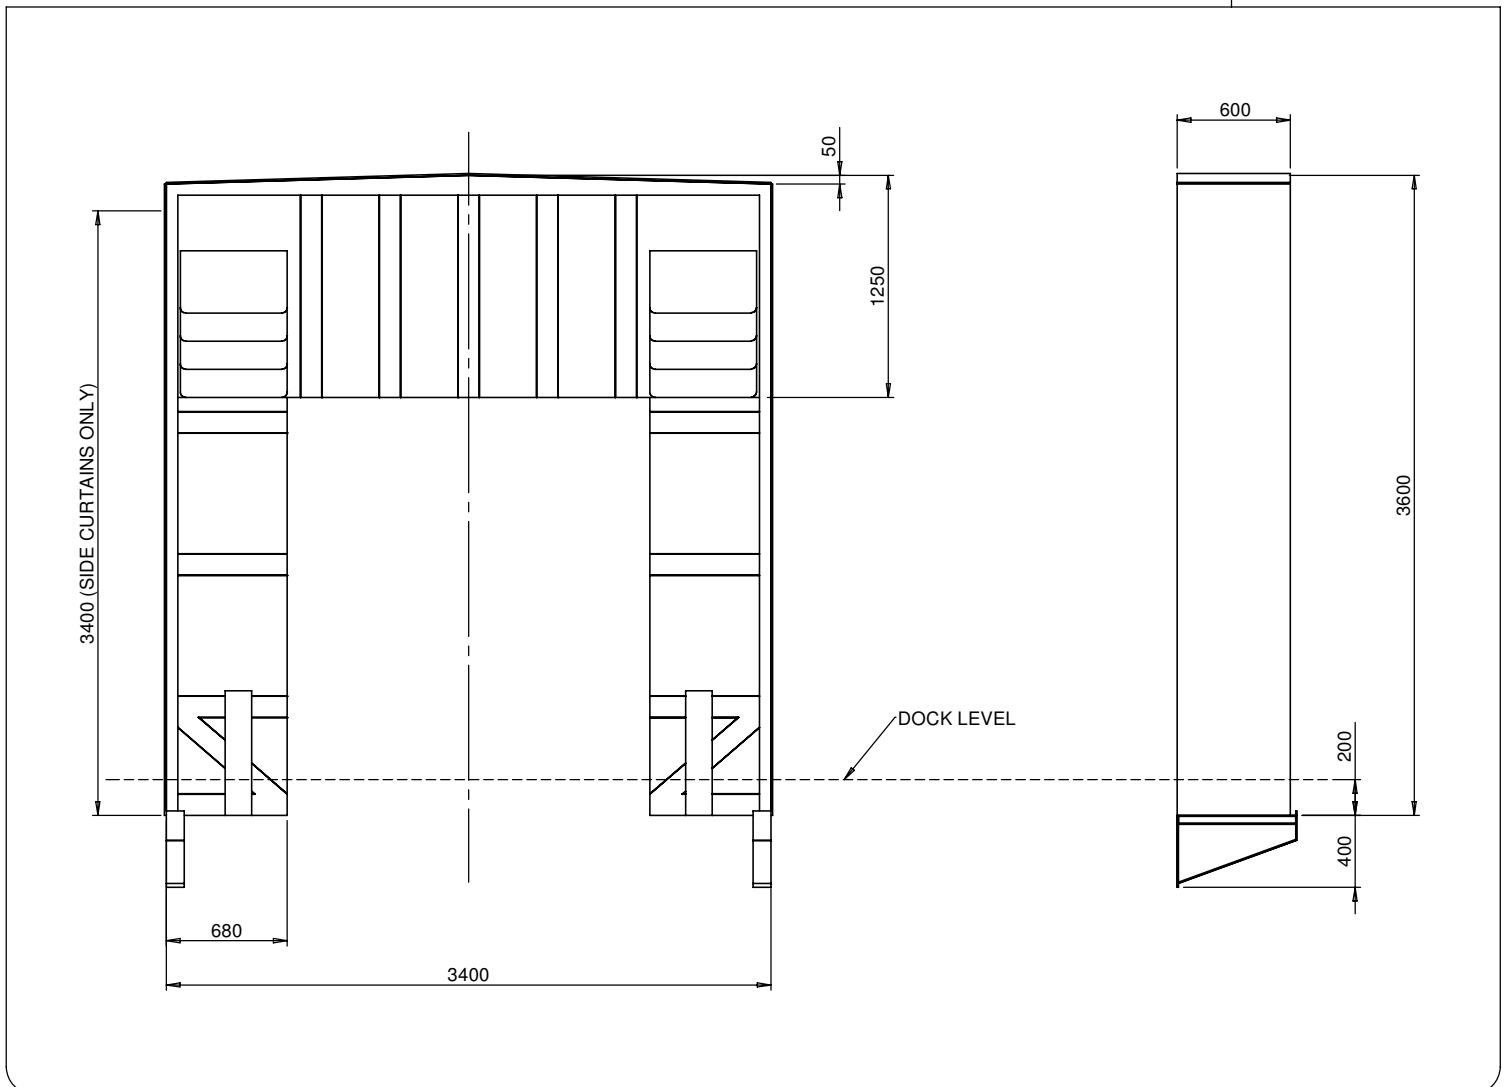

## PART No: TDS3436PN

The Thor Fixed Dock Shelter forms an efficient and effective seal between the dock opening and the vehicle, providing sheltered loading and unloading; and excellent protection from wind and rain.

MATERIAL	Side and Head curtains are PVC with Neoprene wear patches. Mounted on Timber frame
MAX. USEABLE HEIGHT	Dock Height +3050mm
USEABLE WIDTH	2200mm - 2800mm
ESTIMATED LEADTIME	3-4 Weeks
RECOMMENDED EXTRAS	TWAC - Wheel Guides

All dimensions shown are in millimetres and are intended for reference purposes only; exact product measurements may vary due to applied tolerances and methods of manufacture