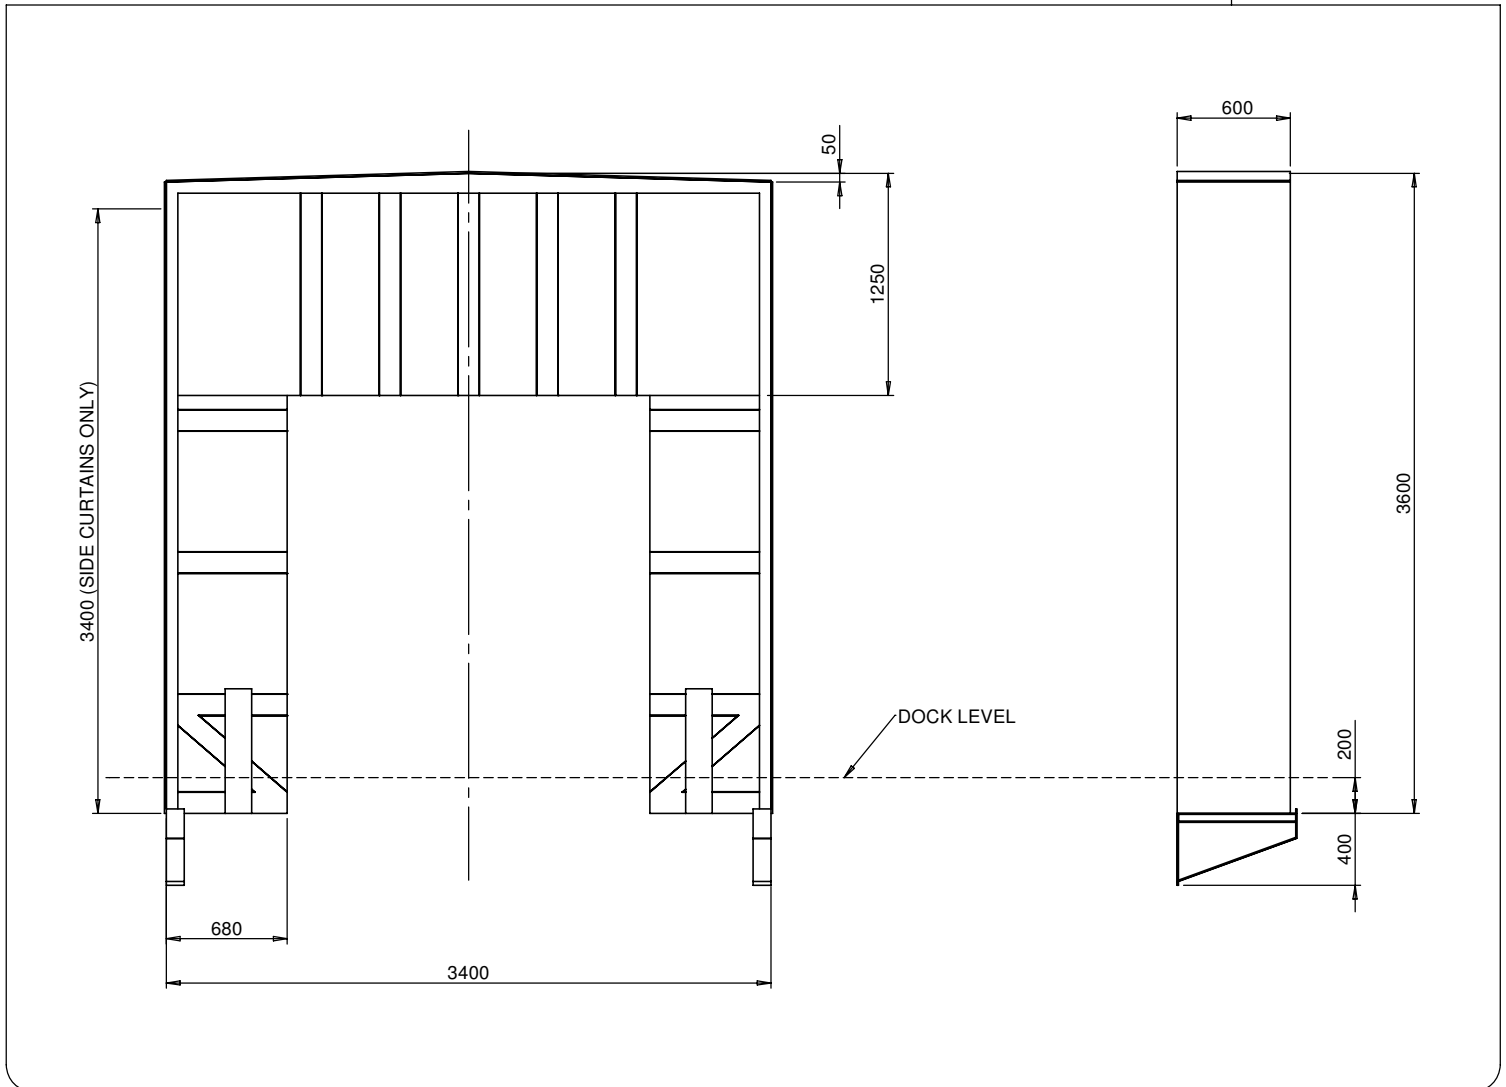

PART No: TDS3436P

The Thor Fixed Dock Shelter forms an efficient and effective seal between the dock opening and the vehicle, providing sheltered loading and unloading; and excellent protection from wind and rain.

MATERIAL	Side and Head curtains are PVC. Mounted on Timber frame
MAX. USEABLE HEIGHT	Dock Height +3050mm
USEABLE WIDTH	2200mm - 2800mm
ESTIMATED LEADTIME	3-4 Weeks
RECOMMENDED EXTRAS	TWAC - Wheel Guides

All dimensions shown are in millimetres and are intended for reference purposes only; exact product measurements may vary due to applied tolerances and methods of manufacture