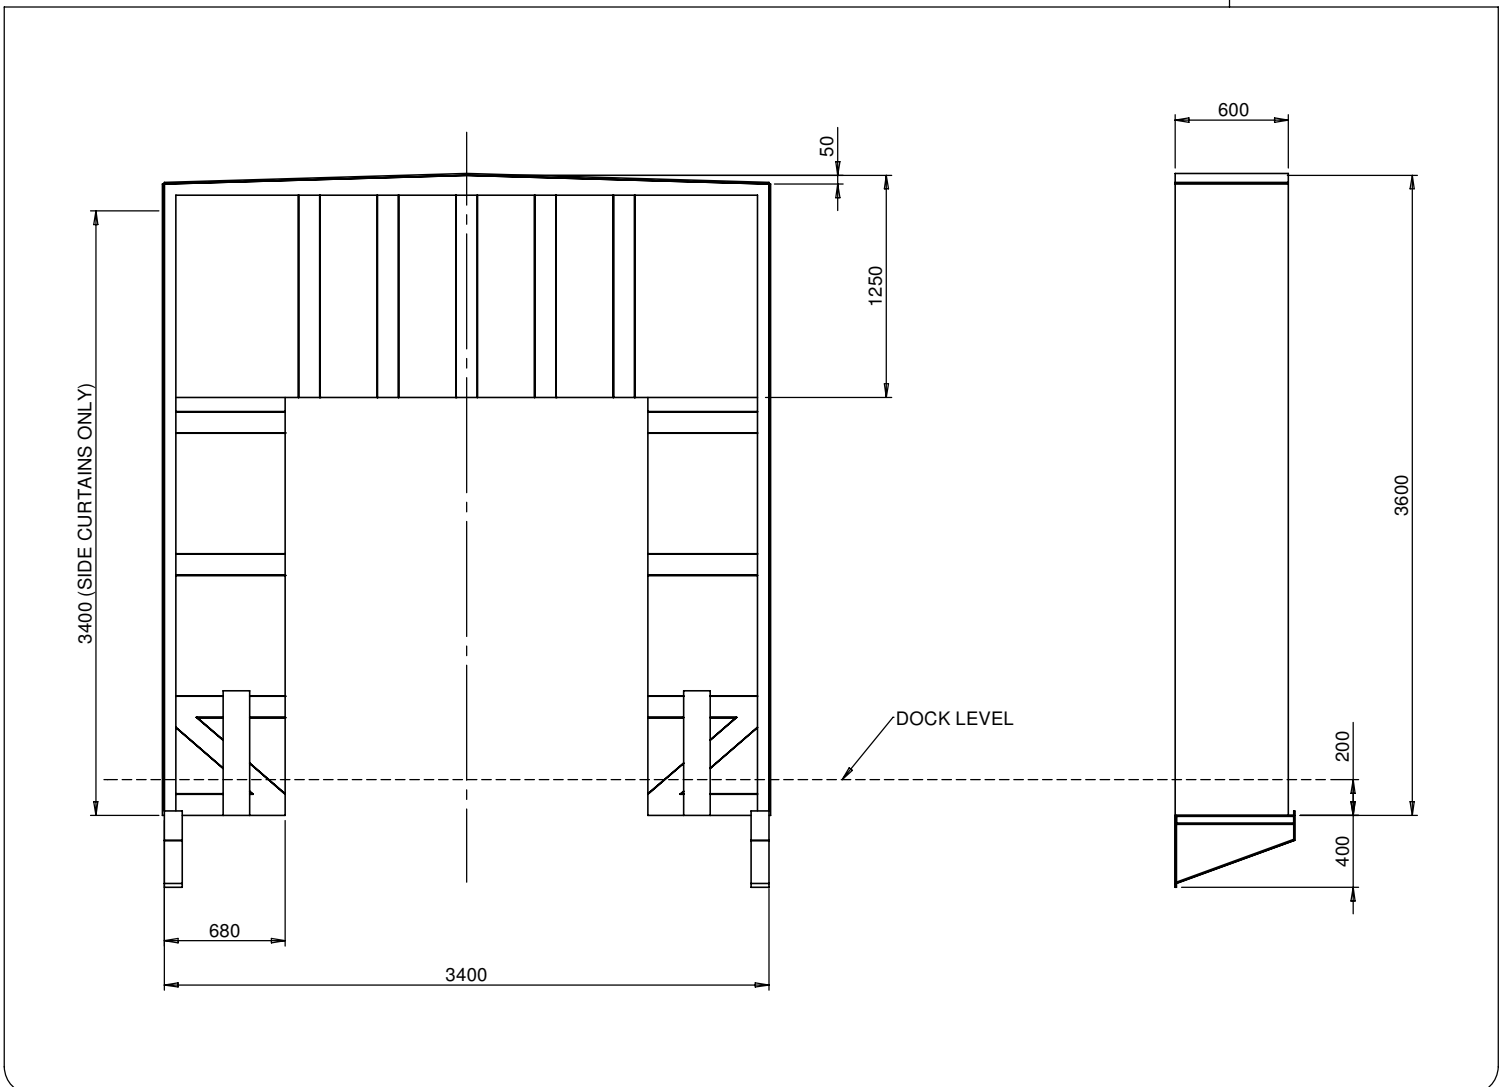

PART No: TDS3436N

The Thor Fixed Dock Shelter forms an efficient and effective seal between the dock opening and the vehicle, providing sheltered loading and unloading; and excellent protection from wind and rain.

MATERIAL	Side and Head curtains are Neoprene. Mounted on Timber frame
MAX. USEABLE HEIGHT	Dock Height +3050mm
USEABLE WIDTH	2200mm - 2800mm
ESTIMATED LEADTIME	3-4 Weeks
RECOMMENDED EXTRAS	TWAC - Wheel Guides

All dimensions shown are in millimetres and are intended for reference purposes only; exact product measurements may vary due to applied tolerances and methods of manufacture