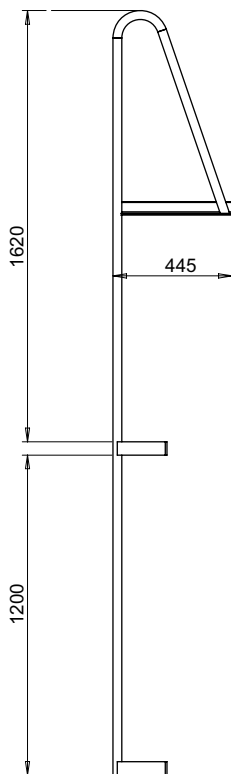

PART No: TWPDL-7

Thorworld Loading Bay Ladders are permanent fixtures designed to allow personnel to climb easily up and down the dock. Includes heavy-duty rungs with anti-slip finish and pre-drilled fixing holes to allow easy installation.

MATERIAL	MILD STEEL
WEIGHT	20 Kg
ESTIMATED LEADTIME	3 - 4 Weeks
DECK HEIGHT RANGE	1850mm-2100mm
No. of Rungs	7

All dimensions shown are in millimetres and are intended for reference purposes only; exact product measurements may vary due to applied tolerances and methods of manufacture