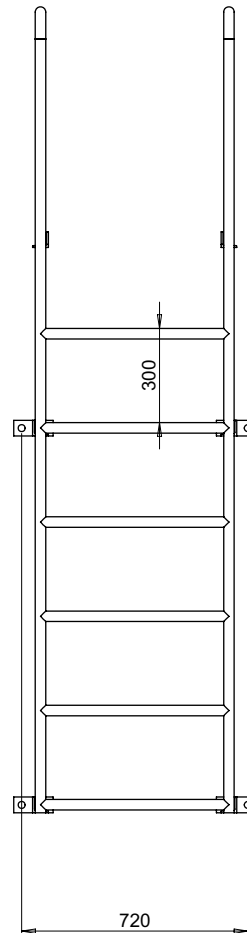

PART No: TWPDL-6

Thorworld Loading Bay Ladders are permanent fixtures designed to allow personnel to climb easily up and down the dock. Includes heavy-duty rungs with anti-slip finish and pre-drilled fixing holes to allow easy installation.

| | |
|--------------------|---------------|
| MATERIAL | MILD STEEL |
| WEIGHT | 20 Kg |
| ESTIMATED LEADTIME | 3 - 4 Weeks |
| DECK HEIGHT RANGE | 1850mm-2100mm |
| No. of Rungs | 6 |

All dimensions shown are in millimetres and are intended for reference purposes only; exact product measurements may vary due to applied tolerances and methods of manufacture