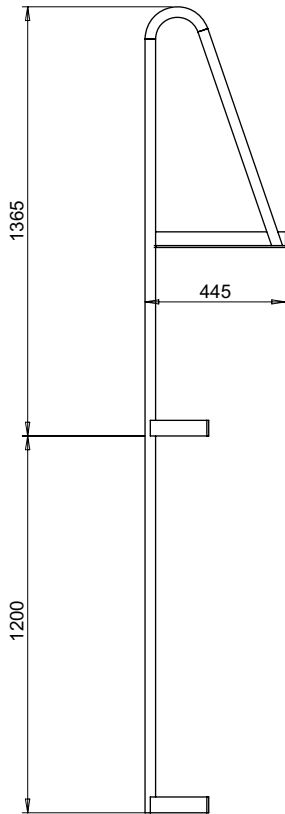

PART No: TWPDL-6

Thorworld Loading Bay Ladders are permanent fixtures designed to allow personnel to climb easily up and down the dock. Includes heavy-duty rungs with anti-slip finish and pre-drilled fixing holes to allow easy installation.

| | |
|--------------------|---------------|
| MATERIAL | MILD STEEL |
| WEIGHT | 20 Kg |
| ESTIMATED LEADTIME | 3 - 4 Weeks |
| DECK HEIGHT RANGE | 1850mm-2100mm |
| No. of Rungs | 6 |

All dimensions shown are in millimetres and are intended for reference purposes only; exact product measurements may vary due to applied tolerances and methods of manufacture