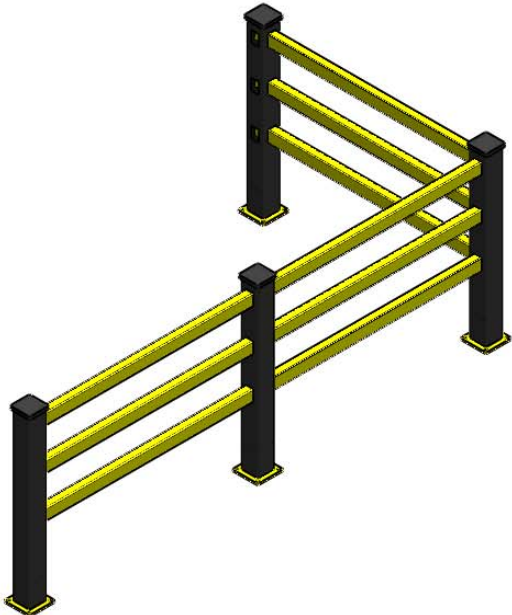

PART No: TWSB-T

Thorworld Flexi Safety Barrier can be used both indoors and out, to section off areas and protect equipment, goods and other people from operating fork trucks and other vehicles and machinery. The barriers, extruded from a blend of Polypropulene resins, restore their original shape after impact.

PARTS	TWSB-T-POST-END	END POST
	TWSB-T-POST-MID	INTERMEDIATE POST
	TWSB-T-POST-COR	90° CORNER POST
	TWSB-T-STD-RAIL	3 STANDARD RAILS
	TWSB-T-COR-RAIL	STANDARD RAILS WITH CHAMFER
ESTIMATED LEADTIME	2 -3 Weeks	