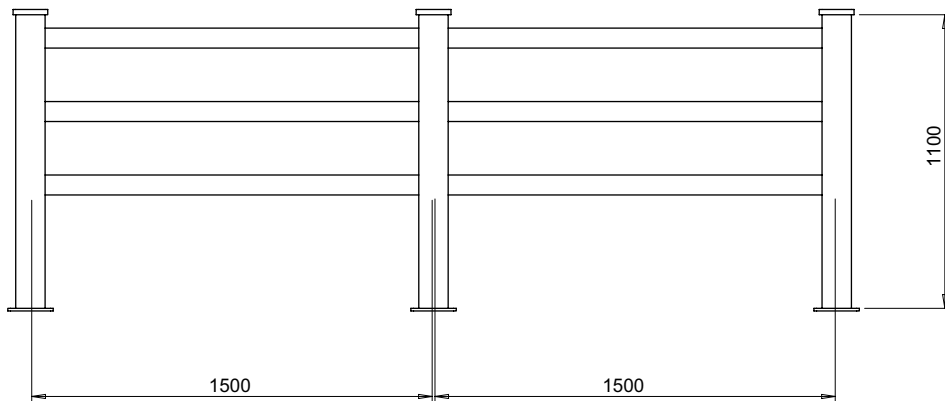

PART No: TWSB-T

Thorworld Flexi Safety Barrier can be used both indoors and out, to section off areas and protect equipment, goods and other people from operating fork trucks and other vehicles and machinery. The barriers, extruded from a blend of Polypropulene resins, restore their original shape after impact.

PARTS	TWSB-T-POST-END	END POST
	TWSB-T-POST-MID	INTERMEDIATE POST
	TWSB-T-POST-COR	90° CORNER POST
	TWSB-T-STD-RAIL	3 STANDARD RAILS
	TWSB-T-COR-RAIL	STANDARD RAILS WITH CHAMFER
ESTIMATED LEADTIME	2 -3 Weeks	

All dimensions shown are in millimetres and are intended for reference purposes only; exact product measurements may vary due to applied tolerances and methods of manufacture