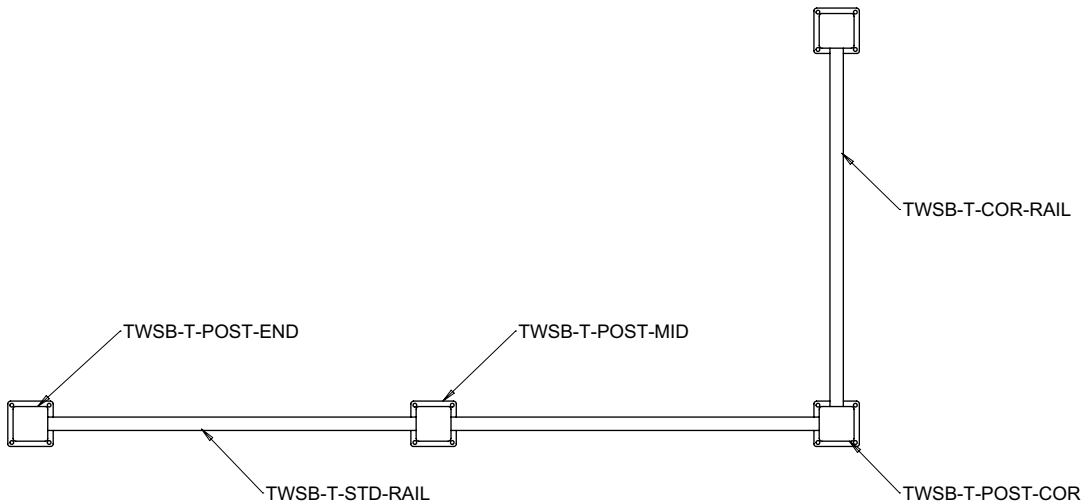

PART No: TWSB-T

Thorworld Flexi Safety Barrier can be used both indoors and out, to section off areas and protect equipment, goods and other people from operating fork trucks and other vehicles and machinery. The barriers, extruded from a blend of Polypropulene resins, restore their original shape after impact.

PARTS	TWSB-T-POST-END	END POST
	TWSB-T-POST-MID	INTERMEDIATE POST
	TWSB-T-POST-COR	90° CORNER POST
	TWSB-T-STD-RAIL	3 STANDARD RAILS
	TWSB-T-COR-RAIL	STANDARD RAILS WITH CHAMFER
ESTIMATED LEADTIME	2 -3 Weeks	

All dimensions shown are in millimetres and are intended for reference purposes only; exact product measurements may vary due to applied tolerances and methods of manufacture