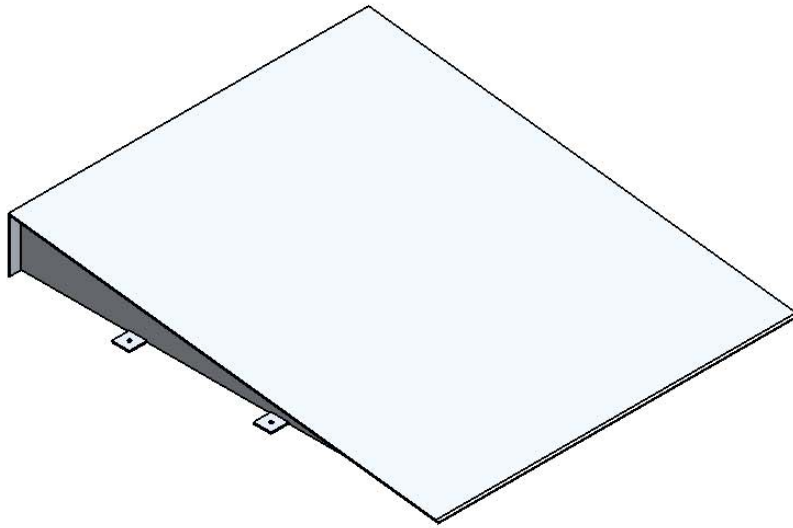

PART No: TWFR-6072L

Thorworld Fixed Aluminium Ramps are strong and sturdy, suitable for wheel chairs and trucks, for applications where a fixed height variation exists and the ramp doesn't need to be variable in height. Fixing lugs are included for securing to the ground (Fixings not included). Other sizes available on request.

MATERIAL	ALUMINIUM
WEIGHT	80 Kg
ESTIMATED LEADTIME	2 - 3 Weeks
OPTIONAL EXTRAS	BHH-1 1.0m High Hand Rail SC-1 75mm High Safety Side Curbs WKR5-M Wheels for easy movement

FIXING LUGS

HEIGHT DIFF. MAX. RECOMMENDED (mm)	TOTAL MAX. LOAD (Kg)
225	500

All dimensions shown are in millimetres and are intended for reference purposes only; exact product measurements may vary due to applied tolerances and methods of manufacture