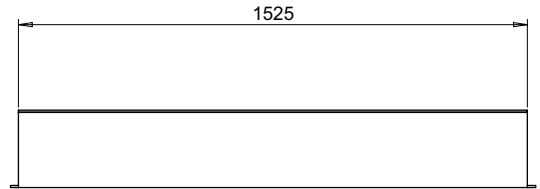

PART No: TWFR-6072L

Thorworld Fixed Aluminium Ramps are strong and sturdy, suitable for wheel chairs and trucks, for applications where a fixed height variation exists and the ramp doesn't need to be variable in height. Fixing lugs are included for securing to the ground (Fixings not included). Other sizes available on request.

MATERIAL	ALUMINIUM
WEIGHT	80 Kg
ESTIMATED LEADTIME	2 - 3 Weeks
OPTIONAL EXTRAS	BHH-1 1.0m High Hand Rail SC-1 75mm High Safety Side Curbs WKR5-M Wheels for easy movement

FIXING LUGS

HEIGHT DIFF. MAX. RECOMMENDED (mm)	TOTAL MAX. LOAD (Kg)
225	500

All dimensions shown are in millimetres and are intended for reference purposes only; exact product measurements may vary due to applied tolerances and methods of manufacture