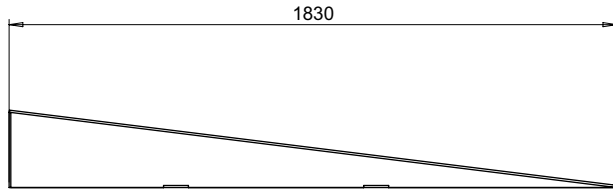

PART No: TWFR-6072L

Thorworld Fixed Aluminium Ramps are strong and sturdy, suitable for wheel chairs and trucks, for applications where a fixed height variation exists and the ramp doesn't need to be variable in height. Fixing lugs are included for securing to the ground (Fixings not included). Other sizes available on request.

MATERIAL	ALUMINIUM
WEIGHT	80 Kg
ESTIMATED LEADTIME	2 - 3 Weeks
OPTIONAL EXTRAS	BHH-1 1.0m High Hand Rail SC-1 75mm High Safety Side Curbs WKR5-M Wheels for easy movement

FIXING LUGS

HEIGHT DIFF. MAX. RECOMMENDED (mm)	TOTAL MAX. LOAD (Kg)
225	500

All dimensions shown are in millimetres and are intended for reference purposes only; exact product measurements may vary due to applied tolerances and methods of manufacture