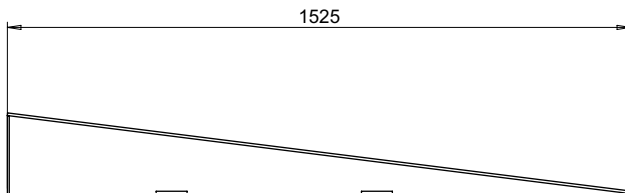

PART No: TWFR-4860L

Thorworld Fixed Aluminium Ramps are strong and sturdy, suitable for wheel chairs and trucks, for applications where a fixed height variation exists and the ramp doesn't need to be variable in height. Fixing lugs are included for securing to the ground (Fixings not included). Other sizes available on request.

MATERIAL	ALUMINIUM
WEIGHT	51 Kg
ESTIMATED LEADTIME	2 - 3 Weeks
OPTIONAL EXTRAS	BHH-1 1.0m High Hand Rail SC-1 75mm High Safety Side Curbs WKR5-M Wheels for easy movement

FIXING LUGS

HEIGHT DIFF. MAX. RECOMMENDED (mm)	TOTAL MAX. LOAD (Kg)
190	500

All dimensions shown are in millimetres and are intended for reference purposes only; exact product measurements may vary due to applied tolerances and methods of manufacture