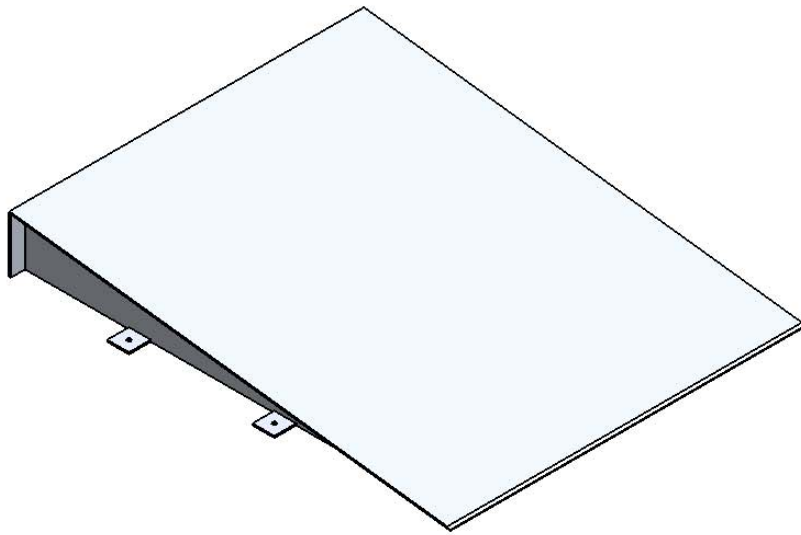

PART No: TWFR-4860L

Thorworld Fixed Aluminium Ramps are strong and sturdy, suitable for wheel chairs and trucks, for applications where a fixed height variation exists and the ramp doesn't need to be variable in height. Fixing lugs are included for securing to the ground (Fixings not included). Other sizes available on request.

MATERIAL	ALUMINIUM
WEIGHT	51 Kg
ESTIMATED LEADTIME	2 - 3 Weeks
OPTIONAL EXTRAS	BHH-1 1.0m High Hand Rail SC-1 75mm High Safety Side Curbs WKR5-M Wheels for easy movement

FIXING LUGS

HEIGHT DIFF. MAX. RECOMMENDED (mm)	TOTAL MAX. LOAD (Kg)
190	500

All dimensions shown are in millimetres and are intended for reference purposes only; exact product measurements may vary due to applied tolerances and methods of manufacture