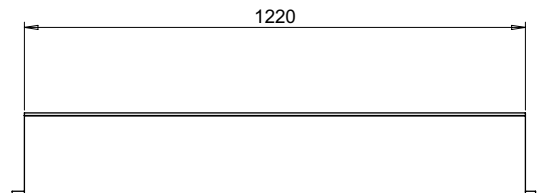

PART No: TWFR-4860L

Thorworld Fixed Aluminium Ramps are strong and sturdy, suitable for wheel chairs and trucks, for applications where a fixed height variation exists and the ramp doesn't need to be variable in height. Fixing lugs are included for securing to the ground (Fixings not included). Other sizes available on request.

MATERIAL	ALUMINIUM
WEIGHT	51 Kg
ESTIMATED LEADTIME	2 - 3 Weeks
OPTIONAL EXTRAS	BHH-1 1.0m High Hand Rail SC-1 75mm High Safety Side Curbs WKR5-M Wheels for easy movement

FIXING LUGS

HEIGHT DIFF. MAX. RECOMMENDED (mm)	TOTAL MAX. LOAD (Kg)
190	500

All dimensions shown are in millimetres and are intended for reference purposes only; exact product measurements may vary due to applied tolerances and methods of manufacture