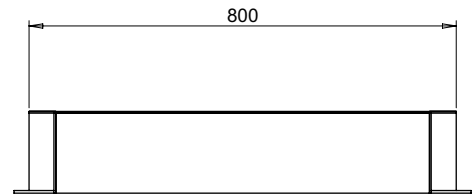

# PART No: TDFR-3248L

Thorworld Fixed Aluminium Ramps are strong and sturdy, suitable for wheel chairs and trucks, for applications where a fixed height variation exists and the ramp doesn't need to be variable in height. Fixing lugs are included for securing to the ground (Fixings not included). Other sizes available on request.

MATERIAL	ALUMINIUM
WEIGHT	15 Kg
ESTIMATED LEADTIME	2 - 3 Weeks
OPTIONAL EXTRAS	<b>BHH-1</b> 1.0m High Hand Rail <b>SC-1</b> 75mm High Safety Side Curbs <b>WKR5-M</b> Wheels for easy movement

FIXING LUGS

HEIGHT DIFF. MAX. RECOMMENDED (mm)	TOTAL MAX. LOAD (Kg)
150	250

All dimensions shown are in millimetres and are intended for reference purposes only; exact product measurements may vary due to applied tolerances and methods of manufacture