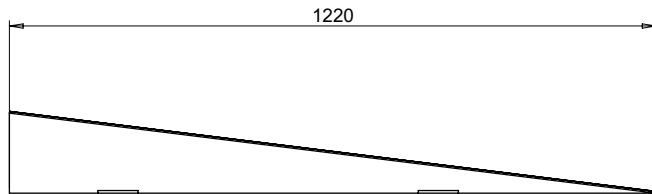

# PART No: TDFR-3248L

Thorworld Fixed Aluminium Ramps are strong and sturdy, suitable for wheel chairs and trucks, for applications where a fixed height variation exists and the ramp doesn't need to be variable in height. Fixing lugs are included for securing to the ground (Fixings not included). Other sizes available on request.

MATERIAL	ALUMINIUM
WEIGHT	15 Kg
ESTIMATED LEADTIME	2 - 3 Weeks
OPTIONAL EXTRAS	<b>BHH-1</b> 1.0m High Hand Rail <b>SC-1</b> 75mm High Safety Side Curbs <b>WKR5-M</b> Wheels for easy movement

FIXING LUGS

HEIGHT DIFF. MAX. RECOMMENDED (mm)	TOTAL MAX. LOAD (Kg)
150	250

All dimensions shown are in millimetres and are intended for reference purposes only; exact product measurements may vary due to applied tolerances and methods of manufacture