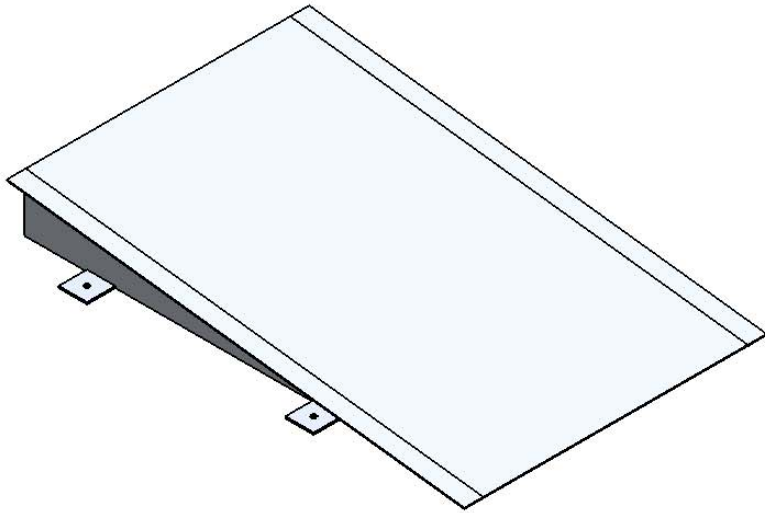

# PART No: TDFR-3248L

Thorworld Fixed Aluminium Ramps are strong and sturdy, suitable for wheel chairs and trucks, for applications where a fixed height variation exists and the ramp doesn't need to be variable in height. Fixing lugs are included for securing to the ground (Fixings not included). Other sizes available on request.

MATERIAL	ALUMINIUM
WEIGHT	15 Kg
ESTIMATED LEADTIME	2 - 3 Weeks
OPTIONAL EXTRAS	<b>BHH-1</b> 1.0m High Hand Rail <b>SC-1</b> 75mm High Safety Side Curbs <b>WKR5-M</b> Wheels for easy movement

FIXING LUGS